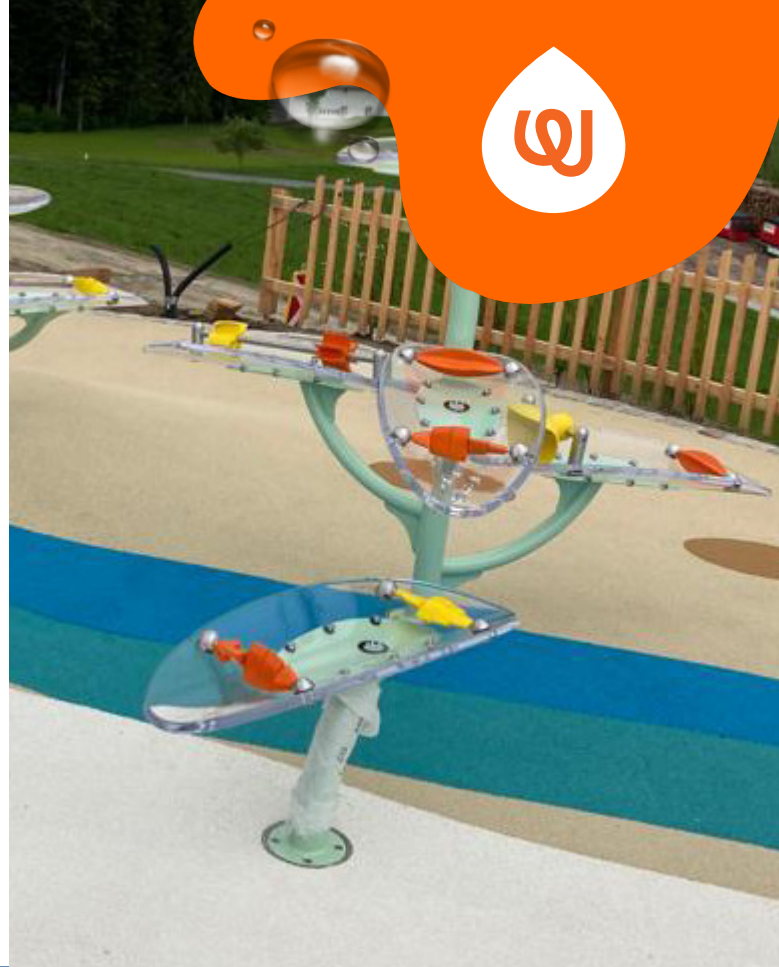

GULLY

0010-4589

INTERACTIVITY: 2 points

USERS: 6

playPHASE™: 1

CLOSE-UP

finger wheel

finger wheel

See Specification Sheet for product data.

WATER EFFECT

FLOWING STREAM & CASCADING

INSTALLATION

ZERO-DEPTH + WADING POOL

PLAYPHASE™

DETACHABLE MOUNTING SYSTEM

PLAY OPPORTUNITIES:

Waterplayers can team up to block, splash and flick the water or stand on opposing sides and create a battle of splashes.

COGNITIVE

SOCIAL

PHYSICAL

CREATIVE

Play is fundamental in childhood development, health and wellbeing. Waterplay products are designed using research that supports cognitive, social and emotional, creative and physical growth. The above icons represent the leading attributes associated with this play feature.