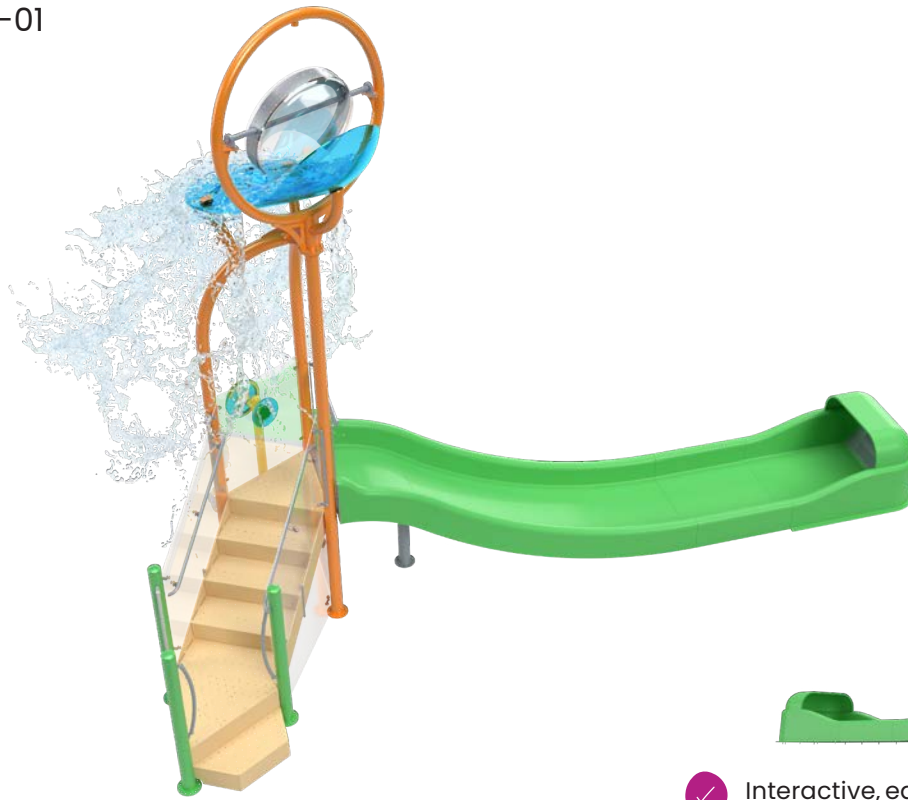

AT01-CLASSIC

AT01-01

SEE SPECIFICATION SHEET FOR PRODUCT DATA.

- ✓ Interactive, easy-to-reach play elements and exciting water effects both on and off the structure create exciting adventures for waterplayers of all ages.

CATEGORY: Activity Towers

PLAY OPPORTUNITIES:

The AT01 is a perfect compact tower, featuring a sky-high mega splash, an interactive panel splasher, and a double-wide water slide! With an exciting 4' (1.2m) deck height, it easily fits into any project and offers fun for all!

SLIDES **1**

WATER FEATURES **2**

LENGTH/WIDTH	27'1" x 14.9" (8.3m x 4.5m)
TOTAL HEIGHT	19'6" (5.9m)
TOP DECK HEIGHT	4' (1.2m)

INSTALLATION

ZERO-DEPTH, WADING POOL & SLOPED SURFACES