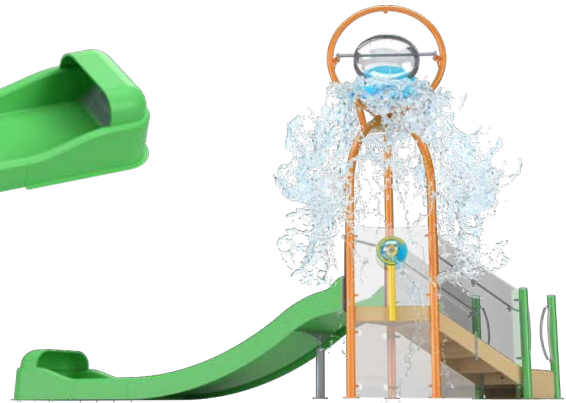

AT01-CLASSIC

AT01-01

SEE SPECIFICATION SHEET FOR PRODUCT DATA.

- ✓ Interactive, easy-to-reach play elements and exciting water effects both on and off the structure create exciting adventures for waterplayers of all ages.

CATEGORY: Activity Towers

PLAY OPPORTUNITIES:

The AT01 is a perfect compact tower, featuring a sky-high mega splash, an interactive panel splasher, and a double-wide water slide! With an exciting 4' (1.2m) deck height, it easily fits into any project and offers fun for all!

SLIDES **1**

WATER FEATURES **2**

LENGTH/WIDTH	27'1" x 14.9" (8.3m x 4.5m)
TOTAL HEIGHT	19'6" (5.9m)
TOP DECK HEIGHT	4' (1.2m)

INSTALLATION

ZERO-DEPTH, WADING POOL & SLOPED SURFACES