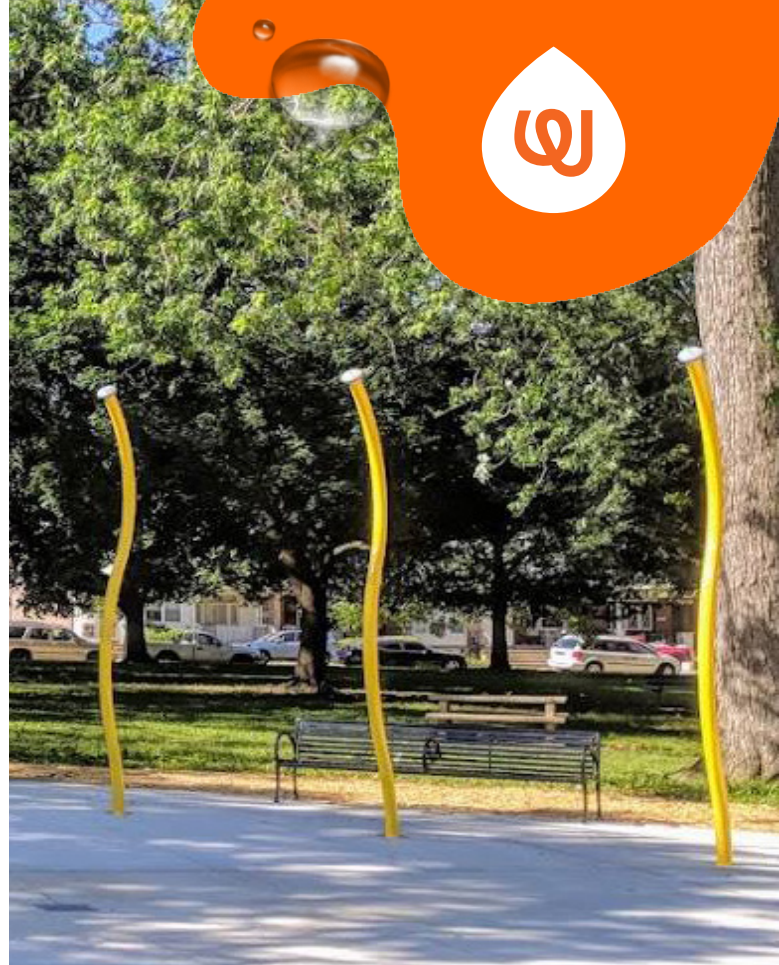

WAVY WAND

0010-8016

See Specification Sheet for product data.

WATER EFFECT

SPRAY

INSTALLATION

ZERO-DEPTH + WADING POOL

PLAYPHASE™

DETACHABLE MOUNTING SYSTEM

PLAY OPPORTUNITIES:

Loosen up with the Wavy Wand. This versatile feature creates an organic accent and cascading water effect in both play spaces and urban designs.

COGNITIVE

PHYSICAL

Play is fundamental in childhood development, health and wellbeing. Waterplay products are designed using research that supports cognitive, social and emotional, creative and physical growth. The above icons represent the leading attributes associated with this play feature.