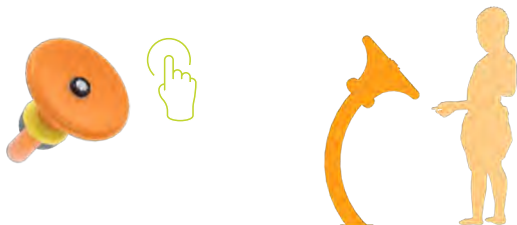

See Specification Sheet for product data.

PRESTO

0010-1430

PRODUCT LINE Freestanding Play, Water Management

CATEGORY Activators

PLAY OPPORTUNITIES

The Presto activator sets the stage for fun in the Cirque Collection. Press its button to activate play pad features, and conserve water usage through timed water play.

PLAY-BASED LEARNING

COGNITIVE

PHYSICAL

Play is fundamental in childhood development, health and wellbeing. Waterplay products are designed using research that supports cognitive, social and emotional, creative and physical growth. The above icons represent the leading attributes associated with this play feature.