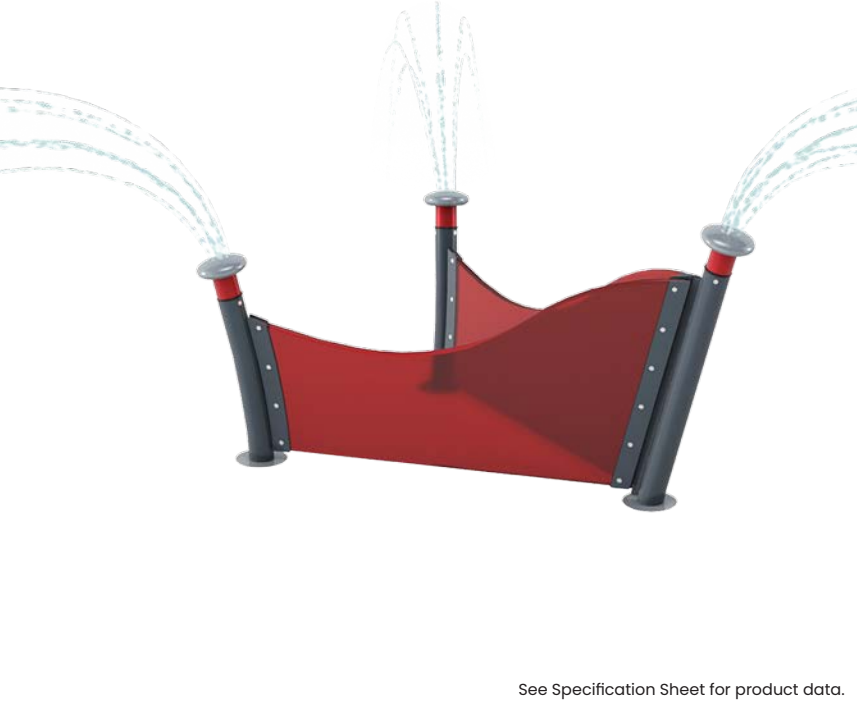

CALYPSO

0010-1493

See Specification Sheet for product data.

WATER EFFECT

SPRAY

INSTALLATION

ZERO-DEPTH + WADING POOL

PLAYPHASE™

DETACHABLE MOUNTING SYSTEM

PLAY OPPORTUNITIES:

Navigate the high seas with the Calypso! Combine with Crow's Nest to build a ship structure, featuring transparent AquaLume™ panels and playful sprays.

COGNITIVE

SOCIAL

PHYSICAL

CREATIVE

Play is fundamental in childhood development, health and wellbeing. Waterplay products are designed using research that supports cognitive, social and emotional, creative and physical growth. The above icons represent the leading attributes associated with this play feature.

PLAY ZONES:

DEVELOPMENT

DISCOVERY

EXPLORATION

ADVENTURE

CATEGORY: Nautical, Boats

PRODUCT LINE: Freestanding Play

WATERPLAY
BY **MAKER**