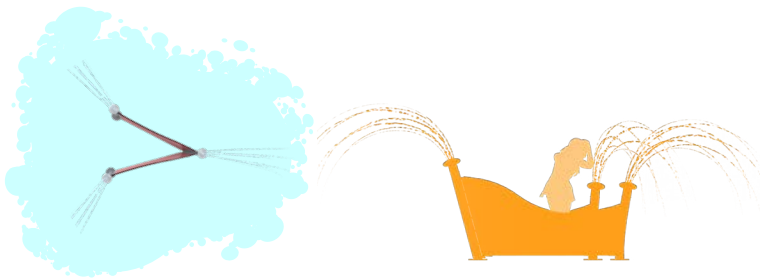

PLAY ZONES:

DEVELOPMENT

DISCOVERY

EXPLORATION

ADVENTURE

CATEGORY: Nautical, Boats

PRODUCT LINE: Freestanding Play

WATERPLAY
BY **MAKER**

1.800.590.5552 (USA & CAN) | +1 (250) 712.3393 (INTL)
info@waterplay.com | www.waterplay.com

For full product specification details, please refer to the product specification document. Due to our continuing product improvement program, Waterplay reserves the right to change the product specifications without notice. All product designs at all times remain the property of Waterplay or are used under license and cannot be used or reproduced without written permission.