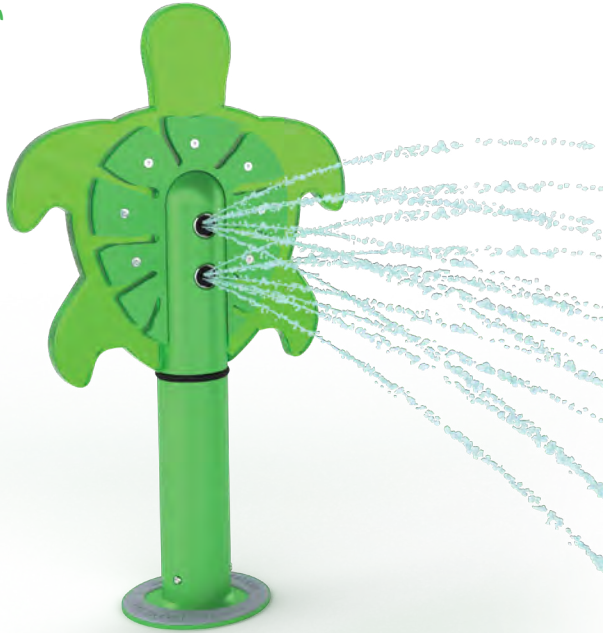

PEEK
THROUGH THE
AQUALUME™
SHAPE!

See Specification Sheet for product data.

TURTLE

0010-8950

PRODUCT LINE Freestanding Play

CATEGORY Characters, Columns, Nautical

PLAY OPPORTUNITIES

Team up with this Turtle to soak everything in sight! A perfect complement to any splash pad adventure, this fun friend sprays 150° or 360° degrees.

PLAY-BASED LEARNING

COGNITIVE

CREATIVE

PHYSICAL

SOCIAL

Play is fundamental in childhood development, health and wellbeing. Waterplay products are designed using research that supports cognitive, social and emotional, creative and physical growth. The above icons represent the leading attributes associated with this play feature.

PLAY ZONES

DEVELOPMENT

DISCOVERY

EXPLORATION

ADVENTURE

playPHASE™

Detachable Mounting System

INSTALLATION