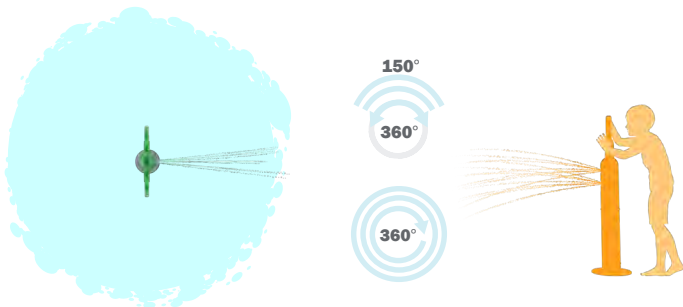

PEEK
THROUGH THE
AQUALUME™
SHAPE!

See Specification Sheet for product data.

TURTLE

0010-8950

PRODUCT LINE Freestanding Play

CATEGORY Characters, Columns, Nautical

PLAY OPPORTUNITIES

Team up with this Turtle to soak everything in sight! A perfect complement to any splash pad adventure, this fun friend sprays 150° or 360° degrees.

PLAY-BASED LEARNING

COGNITIVE

CREATIVE

PHYSICAL

SOCIAL

Play is fundamental in childhood development, health and wellbeing. Waterplay products are designed using research that supports cognitive, social and emotional, creative and physical growth. The above icons represent the leading attributes associated with this play feature.