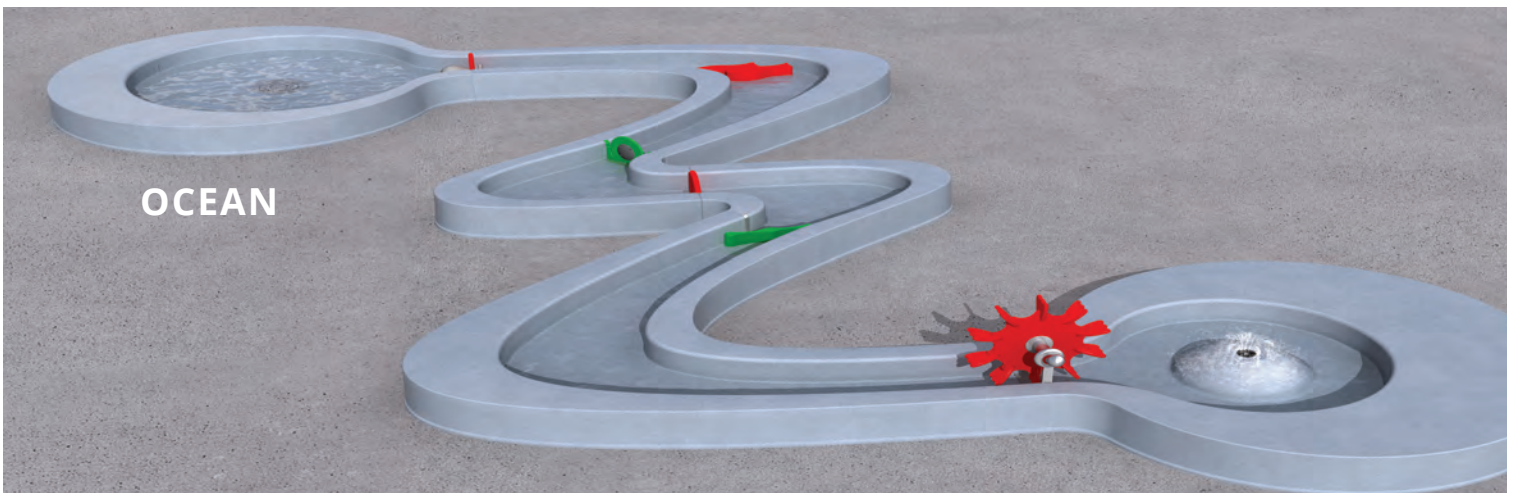

DISCOVERY STREAM

THE MODULAR CONFIGURATION OF THE DISCOVERY STREAM ADAPTS TO ANY PLAY ENVIRONMENT.

OCEAN

OCEAN

PLAY ZONES

0 - 4

5 - 8

9 +

HIGHLIGHTS

The Ocean collects moving water from the discovery stream and drains it away. Combine with fascinating water weirs to challenge the mind and evoke play for all ages and abilities.

WATER DISPLAY

flowing stream effect & drain

interactive

collaborative

discovery play

PRODUCT COLLECTION

Grasslands

COLOURS

See options above