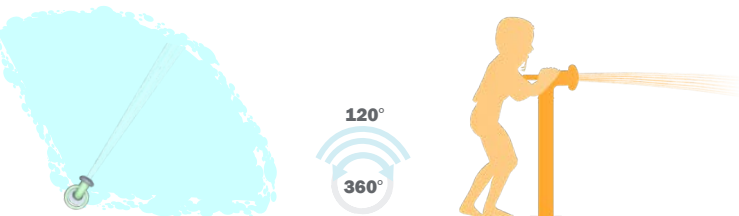

See Specification Sheet for product data.

SPLASH BLASTER

0010-0403

PRODUCT LINE Freestanding Play

CATEGORY Cannons

PLAY OPPORTUNITIES

The Splash Blaster encourages team play and interactivity on the play pad. Grab the handle to aim the water spray 120°. Pair with multiple cannons for a high action play experience.

PLAY-BASED LEARNING

COGNITIVE

SOCIAL

PHYSICAL

Play is fundamental in childhood development, health and wellbeing. Waterplay products are designed using research that supports cognitive, social and emotional, creative and physical growth. The above icons represent the leading attributes associated with this play feature.

PLAY ZONES

DEVELOPMENT

DISCOVERY

EXPLORATION

ADVENTURE

playPHASE™

Detachable Mounting System

INSTALLATION