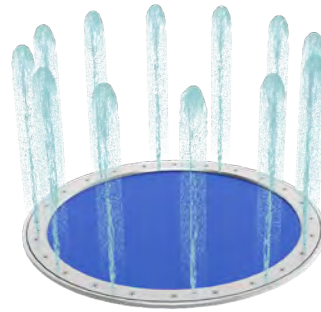

STOMP DANCE HOP

low flow
nozzle

CAUSE + EFFECT
Jump on the
puddle to make
the sprays shoot
higher!

LARGE
JUMPING SPACE
ENCOURAGES
CREATIVITY IN
PLAY!

PUDDLE 1

PLAY ZONES

0-4

5-8

9+

HIGHLIGHTS

Bringing the fun of rain puddles to the splash pad! Kids can stomp, dance or hop on Puddles to create a splashy water effect.

- Flush-to-grade
- No pinch points
- Textured, non-slip, durable surface

WATER DISPLAY

multi-directional spray effect

low flow ($\leq 10\text{GPM} / 38\text{LPM}$)

interactive

social play

scientific inquiry

PRODUCT COLLECTION

Ground Sprays

COLOURS

Light or Dark Blue