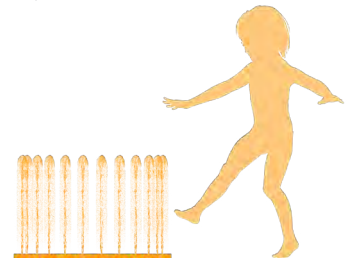

STOMP DANCE HOP

low flow
nozzle

CAUSE + EFFECT
Jump on the
puddle to make
the sprays shoot
higher!

LARGE
JUMPING SPACE
ENCOURAGES
CREATIVITY IN
PLAY!

PUDDLE 1

PLAY ZONES

0-4

5-8

9+

HIGHLIGHTS

Bringing the fun of rain puddles to the splash pad! Kids can stomp, dance or hop on Puddles to create a splashy water effect.

- Flush-to-grade
- No pinch points
- Textured, non-slip, durable surface

WATER DISPLAY

multi-directional spray effect

low flow ($\leq 10\text{GPM} / 38\text{LPM}$)

interactive

social play

scientific inquiry

PRODUCT COLLECTION

Ground Sprays