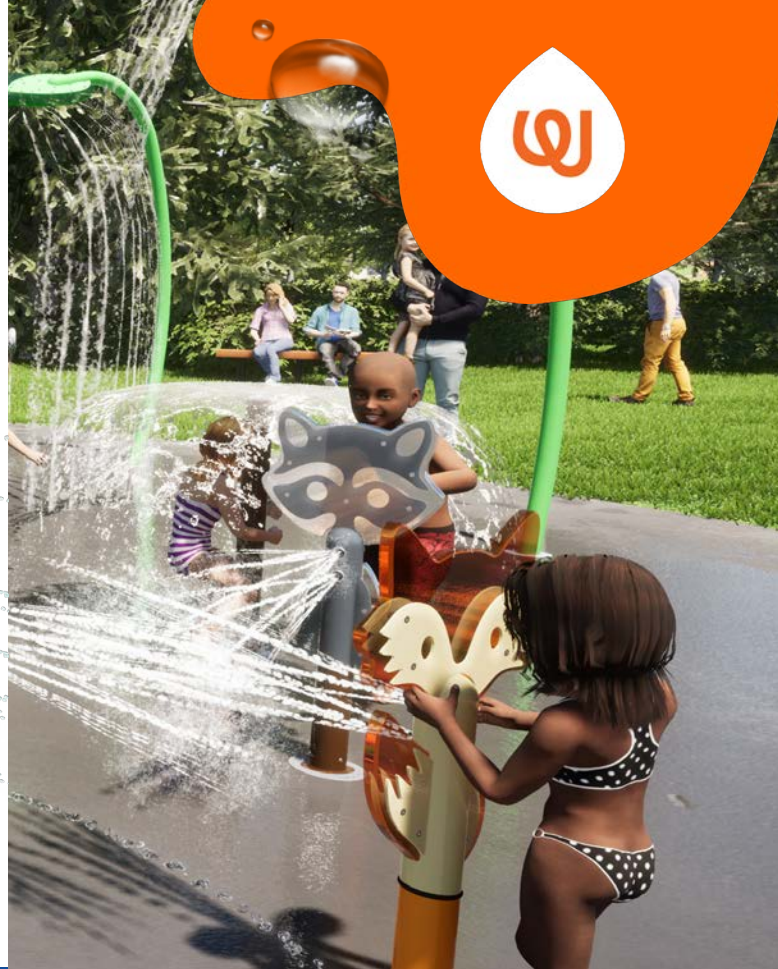

RACCOON

0010-8950

**PEEK
THROUGH THE
AQUALUME™
SHAPE!**

See Specification Sheet for product data.

WATER EFFECT

SPRAY

INSTALLATION

ZERO-DEPTH + WADING POOL

PLAYPHASE™

DETACHABLE MOUNTING SYSTEM

PLAY OPPORTUNITIES:

This sneaky Raccoon is the perfect companion to team up with for a water fight. Grab hold of the inviting shape and chase your target 150° or 360° around the splash pad.

COGNITIVE

SOCIAL

PHYSICAL

CREATIVE

Play is fundamental in childhood development, health and wellbeing. Waterplay products are designed using research that supports cognitive, social and emotional, creative and physical growth. The above icons represent the leading attributes associated with this play feature.