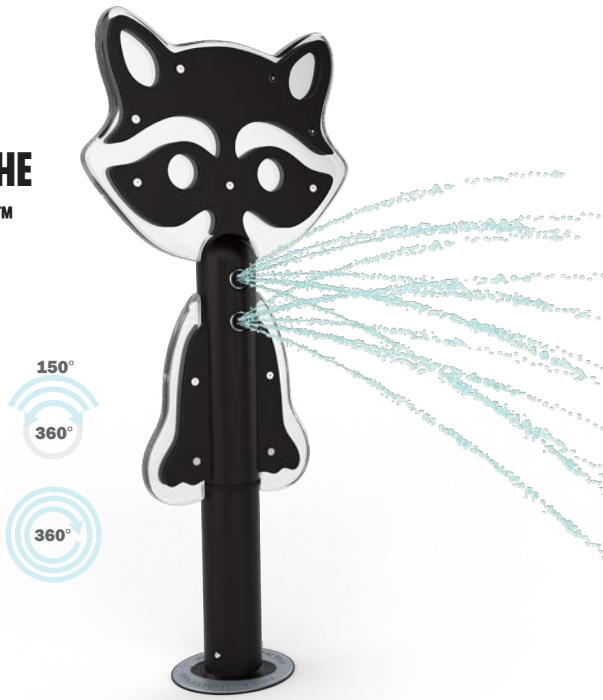

RACCOON

0010-8950

**PEEK
THROUGH THE
AQUALUME™
SHAPE!**

See Specification Sheet for product data.

WATER EFFECT

SPRAY

INSTALLATION

ZERO-DEPTH + WADING POOL

PLAYPHASE™

DETACHABLE MOUNTING SYSTEM

PLAY OPPORTUNITIES:

This sneaky Raccoon is the perfect companion to team up with for a water fight. Grab hold of the inviting shape and chase your target 150° or 360° around the splash pad.