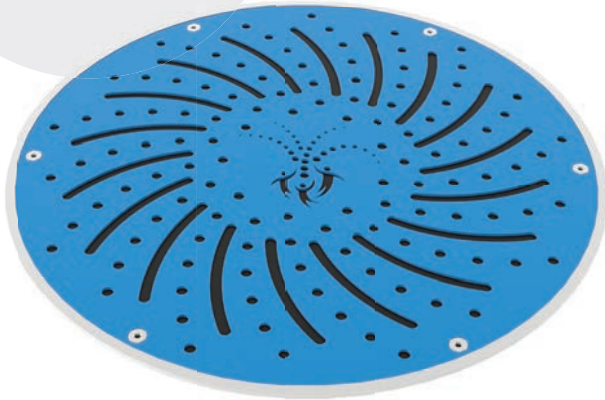

MIX 'N MATCH!

Create a sustainable play space that is visually appealing with a water smart design!

See Specification Sheet for product data.

DRAIN CIRCULAR STAINLESS STEEL

0010-4133

PRODUCT LINE Water Management

CATEGORY Drains

HIGHLIGHTS

- High flow rate capacity (140 GPM)
- High quality 306 Stainless Steel proven to stand up in aquatic environments
- Safe design protects against finger and toe entrapment, no pinch points
- Flush-to-grade
- Easy installation and maintenance
- Inclusion of strainer box for added defense against debris
- Attractive design available in 3 Waterplay colours

AVAILABLE IN 3 POWDER COATED COLOURS

GREY RAL 7040

FERN RAL 6018

BLUE RAL 5015