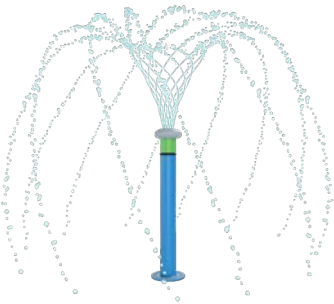

# WATER WEAVERS

High play value with an economical price point.

5% OFF

When purchased in groups of 3 or more.

- **HIGH PLAY VALUE** Packed with creative play experiences designed to stimulate the mind and encourage exploration and discovery.
- **ECONOMICAL PRICE POINT** Water Weavers deliver high value at a competitive price point, making it easy to add exceptional play value to your next project.
- **SIMPLIFIED OWNERSHIP** The minimal design of the Water Weavers simplifies ownership through ease of installation and low ongoing maintenance requirements.

### WATER WEAVER 3

Take shelter under the canopy as intertwining sprays shoot high into the air.

### WATER WEAVER 2

Spin to create a water fortress that comes alive through weaving water!