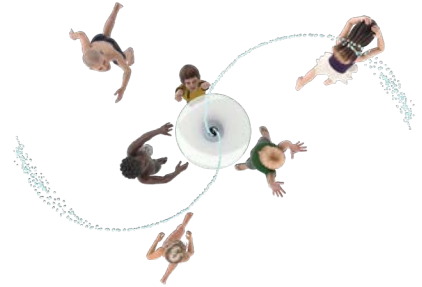

# WATER WEAVERS

High play value with an economical price point.

5% OFF

When purchased in groups of 3 or more.

- **HIGH PLAY VALUE** Packed with creative play experiences designed to stimulate the mind and encourage exploration and discovery.
- **ECONOMICAL PRICE POINT** Water Weavers deliver high value at a competitive price point, making it easy to add exceptional play value to your next project.
- **SIMPLIFIED OWNERSHIP** The minimal design of the Water Weavers simplifies ownership through ease of installation and low ongoing maintenance requirements.

### WATER WEAVER 3

Take shelter under the canopy as intertwining sprays shoot high into the air.

### WATER WEAVER 2

Spin to create a water fortress that comes alive through weaving water!