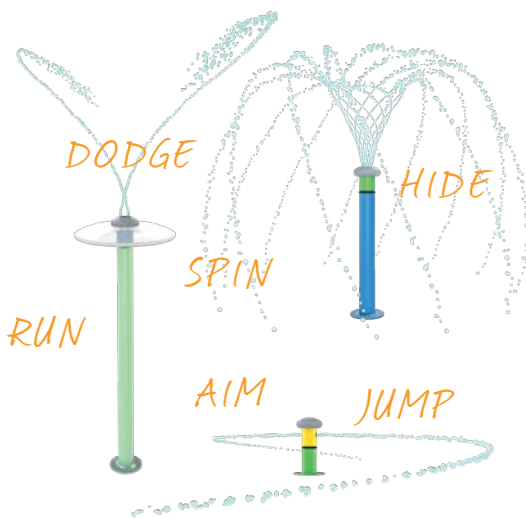

# WATER WEAVERS

High play value with an economical price point.

5% OFF

When purchased in groups of 3 or more.

- **HIGH PLAY VALUE** Packed with creative play experiences designed to stimulate the mind and encourage exploration and discovery.
- **ECONOMICAL PRICE POINT** Water Weavers deliver high value at a competitive price point, making it easy to add exceptional play value to your next project.
- **SIMPLIFIED OWNERSHIP** The minimal design of the Water Weavers simplifies ownership through ease of installation and low ongoing maintenance requirements.

### WATER WEAVER 3

Take shelter under the canopy as intertwining sprays shoot high into the air.

### WATER WEAVER 2

Spin to create a water fortress that comes alive through weaving water!