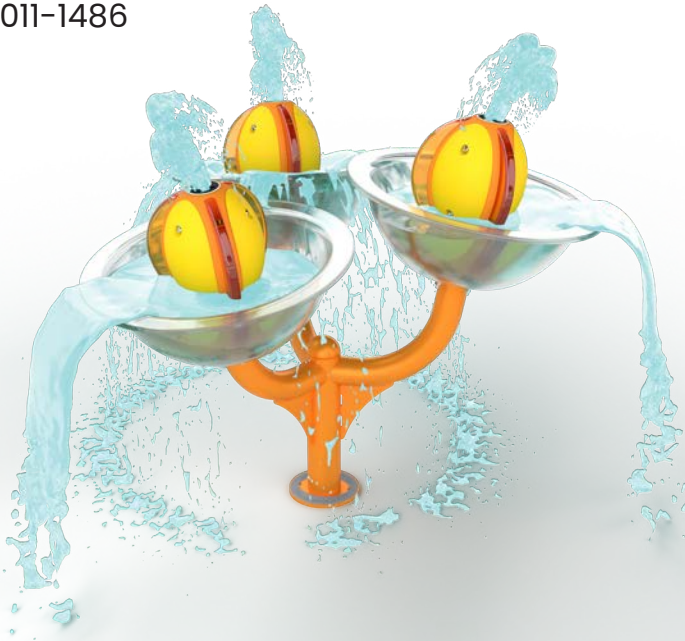

SLOSH 3

0011-1486

INTERACTIVITY: 6 points
USERS: 11
playPHASE™: 1

See Specification Sheet for product data.

WATER EFFECT
SPLASH & SPRAY

INSTALLATION
ZERO-DEPTH + WADING POOL

PLAYPHASE™
DETACHABLE MOUNTING SYSTEM

PLAY OPPORTUNITIES:

This stacked play feature will entertain up to 11 waterplayers all at once – talk about play value! With dynamic, hands-on play opportunities, the SLOSH 3 invites waterplayers to spin, splash, spray, collaborate and discover the way water moves by ‘sloshing’ around water filled basins and spinning the interactive spraying orbs. Fling the orbs as fast as you can!!

COGNITIVE

SOCIAL

PHYSICAL

CREATIVE

Play is fundamental in childhood development, health and wellbeing. Waterplay products are designed using research that supports cognitive, social and emotional, creative and physical growth. The above icons represent the leading attributes associated with this play feature.