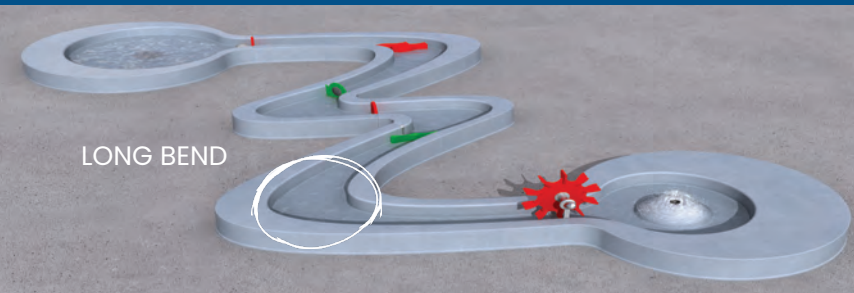

LONG BEND

0002-1683

See Specification Sheet for product data.

MODULARITY

CONFIGURATIONS FOR ANY SPACE

INSTALLATION

SURFACE MOUNTED

WATER EFFECT

FLOWING CURRENT

COGNITIVE

SOCIAL

PHYSICAL

CREATIVE

Play is fundamental in childhood development, health and wellbeing. Waterplay products are designed using research that supports cognitive, social and emotional, creative and physical growth. The above icons represent the leading attributes associated with this play feature.

PLAY OPPORTUNITIES:

Use the Long Bend to create a wide curvy turn. A completed stream with interactive weirs encourages engaging and mindful play for all ages.

PLAY ZONES:

DEVELOPMENT

DISCOVERY

CATEGORY: Discovery Stream