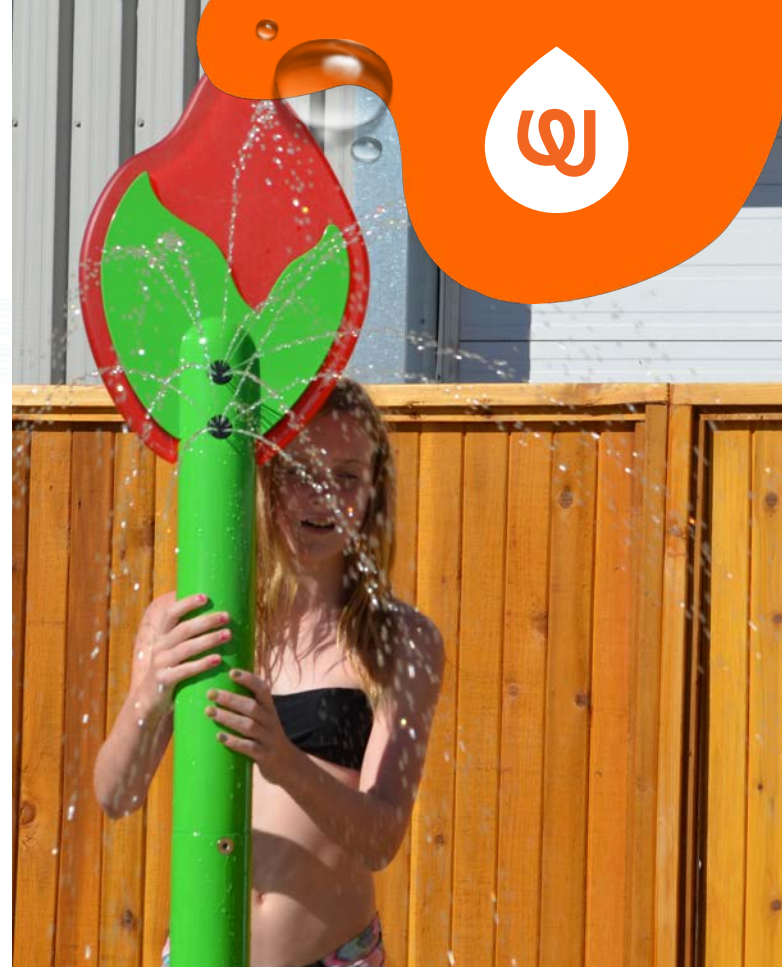

# POPPY BUD

0010-1451

See Specification Sheet for product data.

## WATER EFFECT

SPRAY

## INSTALLATION

ZERO-DEPTH + WADING POOL

## PLAY OPPORTUNITIES:

Sized to maximize interactivity, waterplayers can rotate Poppy Bud around and around, controlling what (or who!) it sprays. This feature rotates 360° and spray 120°.

COGNITIVE

SOCIAL