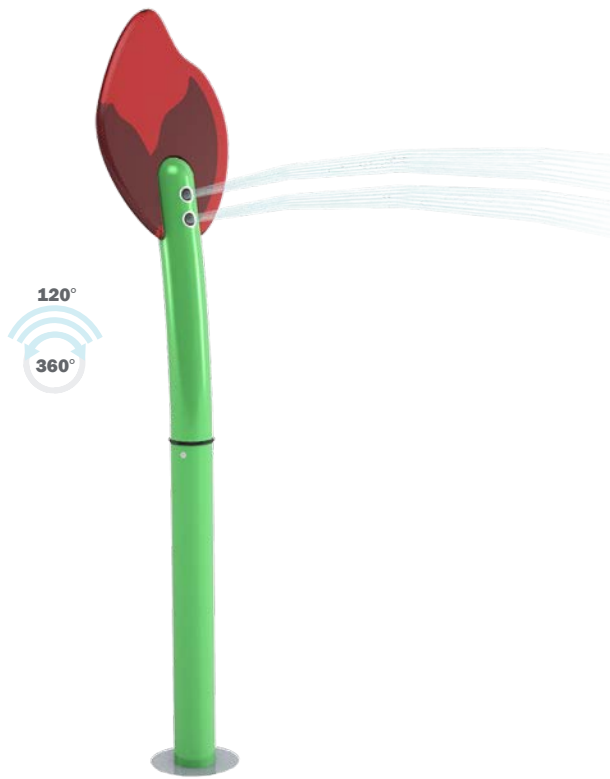

# POPPY BUD

0010-1451

See Specification Sheet for product data.

## WATER EFFECT

SPRAY

## PLAYPHASE™

DETACHABLE MOUNTING SYSTEM

## PLAY OPPORTUNITIES:

Sized to maximize interactivity, waterplayers can rotate Poppy Bud around and around, controlling what (or who!) it sprays. This feature rotates 360° and spray 120°.

COGNITIVE

SOCIAL