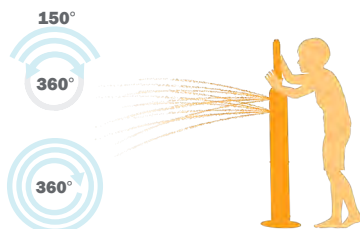

PEEK THROUGH
THE AQUALUME™
SHAPE!

See Specification Sheet for product data.

CROCODILE

0011-0071

PRODUCT LINE Freestanding Play

CATEGORY Characters, Columns, Nature

PLAY OPPORTUNITIES

This playful Crocodile is sure to splash anything in its reach. Grab hold of the inviting shape and chase your target around the splash pad.

PLAY-BASED LEARNING

COGNITIVE

CREATIVE

PHYSICAL

SOCIAL

Play is fundamental in childhood development, health and wellbeing. Waterplay products are designed using research that supports cognitive, social and emotional, creative and physical growth. The above icons represent the leading attributes associated with this play feature.