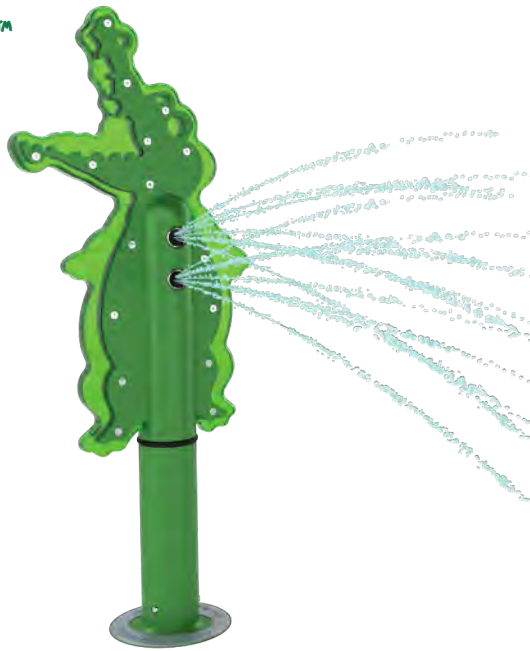

PEEK THROUGH
THE AQUALUME™
SHAPE!

See Specification Sheet for product data.

CROCODILE

0011-0071

PRODUCT LINE Freestanding Play

CATEGORY Characters, Columns, Nature

PLAY OPPORTUNITIES

This playful Crocodile is sure to splash anything in its reach. Grab hold of the inviting shape and chase your target around the splash pad.

PLAY-BASED LEARNING

COGNITIVE

CREATIVE

PHYSICAL

SOCIAL

Play is fundamental in childhood development, health and wellbeing. Waterplay products are designed using research that supports cognitive, social and emotional, creative and physical growth. The above icons represent the leading attributes associated with this play feature.

PLAY ZONES

DEVELOPMENT

DISCOVERY

EXPLORATION

ADVENTURE

playPHASE™

Detachable Mounting System

INSTALLATION