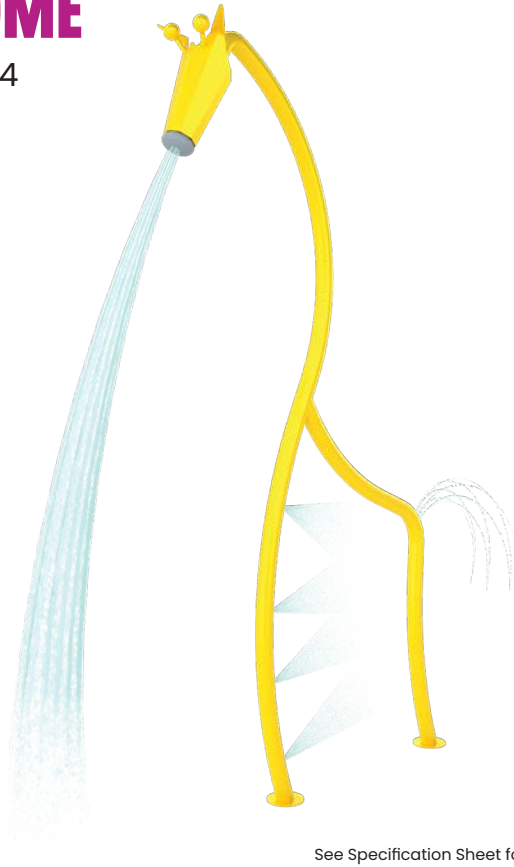

GEROME

0010-7714

See Specification Sheet for product data.

WATER EFFECT

SPRAY

INSTALLATION

ZERO-DEPTH + WADING POOL

PLAYPHASE™

DETACHABLE MOUNTING SYSTEM

PLAY OPPORTUNITIES:

Gerome the giant giraffe showers waterplayers with his snout and through the archway of his legs. A majestic animal companion.

COGNITIVE

SOCIAL

PHYSICAL

CREATIVE

Play is fundamental in childhood development, health and wellbeing. Waterplay products are designed using research that supports cognitive, social and emotional, creative and physical growth. The above icons represent the leading attributes associated with this play feature.