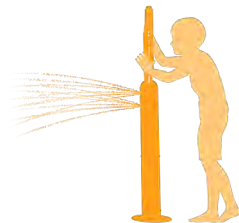

PEEK
THROUGH
THE
AQUALUME™
SHAPE!

See Specification Sheet for product data.

RACCOON

0010-8950

PRODUCT LINE Freestanding Play

CATEGORY Characters, Columns, Nature

PLAY OPPORTUNITIES

This sneaky Raccoon is the perfect companion to team up with for a water fight. Grab hold of the inviting shape and chase your target 150° or 360° around the splash pad.

PLAY-BASED LEARNING

COGNITIVE

CREATIVE

PHYSICAL

SOCIAL

Play is fundamental in childhood development, health and wellbeing. Waterplay products are designed using research that supports cognitive, social and emotional, creative and physical growth. The above icons represent the leading attributes associated with this play feature.

PLAY ZONES

DEVELOPMENT

DISCOVERY

EXPLORATION

ADVENTURE

playPHASE™

Detachable Mounting System

INSTALLATION