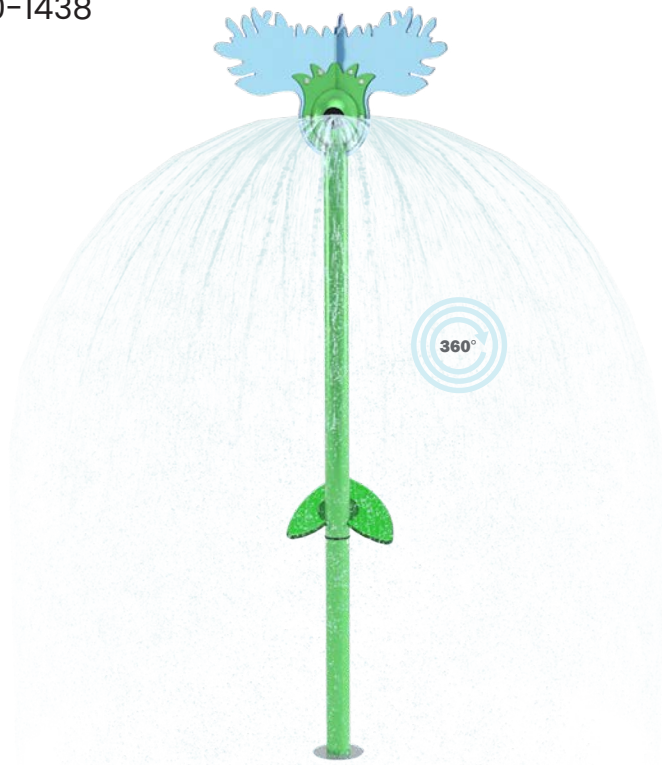

BLUE BOTTLE

0010-1438

See Specification Sheet for product data.

WATER EFFECT

SHOWER

INSTALLATION

ZERO-DEPTH + WADING POOL

PLAYPHASE™

DETACHABLE MOUNTING SYSTEM

PLAY OPPORTUNITIES:

Use Blue Bottle's leaf shaped handle to spin the spraying flower around and around! The Blue Bottle is a great way to add interactivity to your play space design.

COGNITIVE

SOCIAL

PHYSICAL

CREATIVE

Play is fundamental in childhood development, health and wellbeing. Waterplay products are designed using research that supports cognitive, social and emotional, creative and physical growth. The above icons represent the leading attributes associated with this play feature.