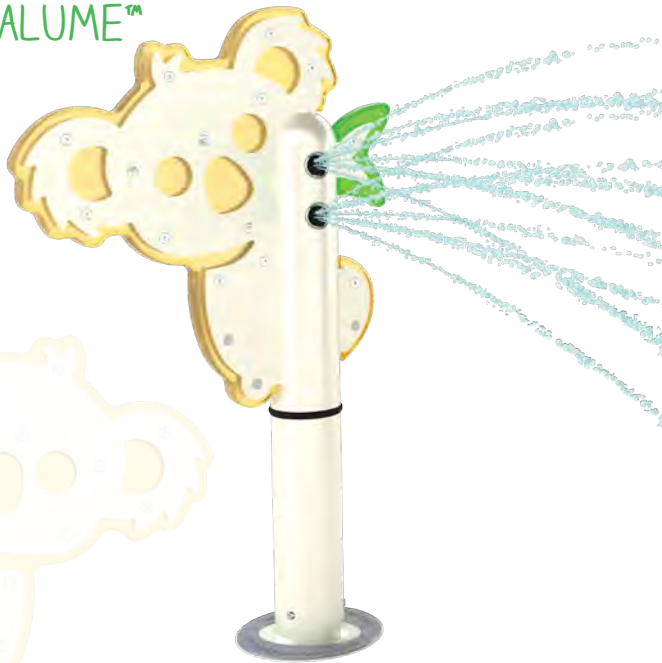

PEEK THROUGH
THE AQUALUME™
SHAPE!

See Specification Sheet for product data.

KOALA

0011-0094

PRODUCT LINE Freestanding Play

CATEGORY Characters, Columns, Nature

PLAY OPPORTUNITIES

This playful Koala is sure to splash anything in its reach. Grab hold of the inviting shape and chase your target around the splash pad.

PLAY-BASED LEARNING

COGNITIVE

CREATIVE

PHYSICAL

SOCIAL

Play is fundamental in childhood development, health and wellbeing. Waterplay products are designed using research that supports cognitive, social and emotional, creative and physical growth. The above icons represent the leading attributes associated with this play feature.

Zero-depth + Wading Pool

WATER EFFECT

Spray