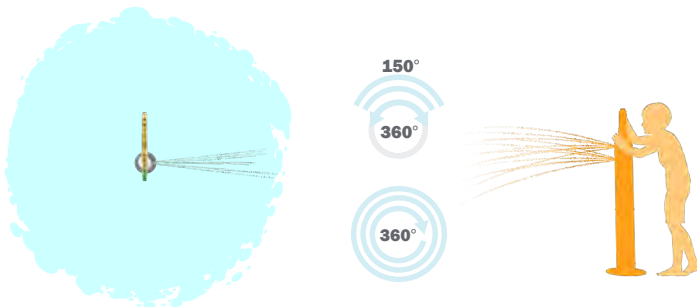

PEEK THROUGH
THE AQUALUME™
SHAPE!

See Specification Sheet for product data.

KOALA

0011-0094

PRODUCT LINE Freestanding Play

CATEGORY Characters, Columns, Nature

PLAY OPPORTUNITIES

This playful Koala is sure to splash anything in its reach. Grab hold of the inviting shape and chase your target around the splash pad.

PLAY-BASED LEARNING

COGNITIVE

CREATIVE

PHYSICAL

SOCIAL

Play is fundamental in childhood development, health and wellbeing. Waterplay products are designed using research that supports cognitive, social and emotional, creative and physical growth. The above icons represent the leading attributes associated with this play feature.

PLAY ZONES

DEVELOPMENT

DISCOVERY

EXPLORATION

ADVENTURE

playPHASE™

Detachable Mounting System

INSTALLATION

Zero-depth + Wading Pool

WATER EFFECT

Spray