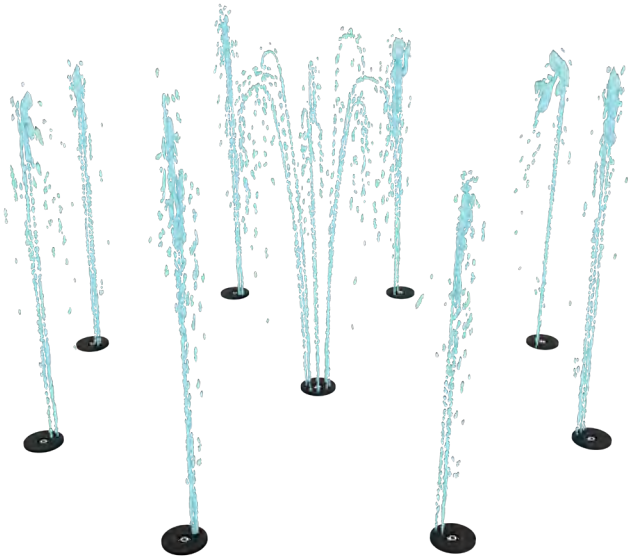

GROUP VOLCANO

0010-7495

COVER THE NOZZLES TO MAKE THE SPRAYS SHOOT HIGHER!

See Specification Sheet for product data.

WATER EFFECT

MULTIPLE, INTERACTIVE SPRAYS

INSTALLATION

ZERO-DEPTH

MATERIALS

ANTI-GALLING ACETAL NOZZLE

PLAY OPPORTUNITIES:

Encourage teamwork! Waterplayers cover the nozzle of the Group Volcano to send the centre nozzle shooting into the air.

COGNITIVE

SOCIAL

PHYSICAL

CREATIVE

Play is fundamental in childhood development, health and wellbeing. Waterplay products are designed using research that supports cognitive, social and emotional, creative and physical growth. The above icons represent the leading attributes associated with this play feature.

PLAY ZONES:

DEVELOPMENT

DISCOVERY

EXPLORATION

ADVENTURE

CATEGORY: Tunnels, Walls & Fortresses

PRODUCT LINE: Ground Sprays & Playable Fountains

WATERPLAY
BY **MAKER**