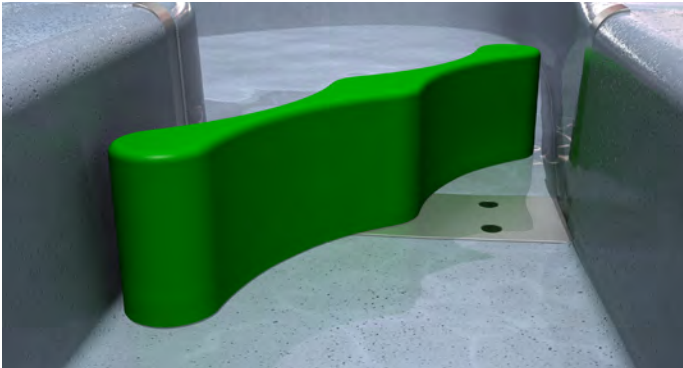

DISCOVERY STREAM

Ask about our stand-alone weirs for site built water streams.

SEA GRASS

PLAY ZONES

0 - 4

5 - 8

9 +

HIGHLIGHTS

Block or manipulate water flow with this mischievous Sea Grass. Combine with additional weirs downstream to encourage engaging and mindful play for all ages and abilities.

WATER DISPLAY

water weir

cause & effect