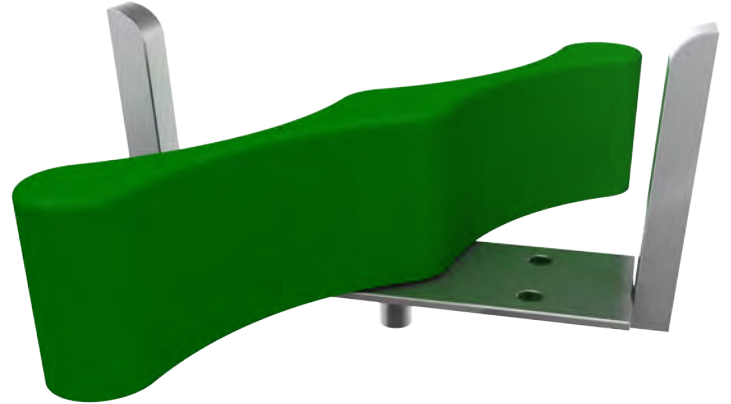

DISCOVERY STREAM

Ask about our stand-alone weirs for site built water streams.

SEA GRASS

PLAY ZONES

0 - 4

5 - 8

9 +

HIGHLIGHTS

Block or manipulate water flow with this mischievous Sea Grass. Combine with additional weirs downstream to encourage engaging and mindful play for all ages and abilities.

WATER DISPLAY

water weir

cause & effect