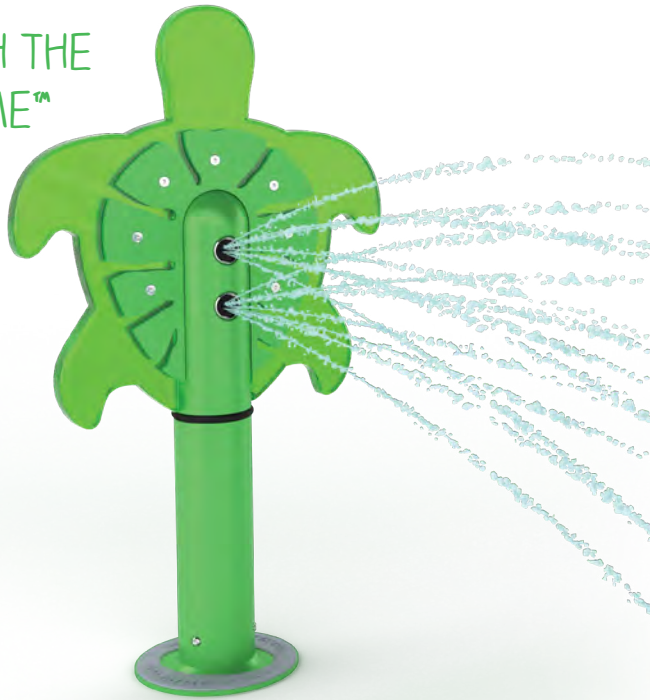

PEEK
THROUGH THE
AQUALUME™
SHAPE!

See Specification Sheet for product data.

TURTLE

0010-8950

PRODUCT LINE Freestanding Play

CATEGORY Characters, Columns, Nautical

PLAY OPPORTUNITIES

Team up with this Turtle to soak everything in sight! A perfect complement to any splash pad adventure, this fun friend sprays 360° degrees.

PLAY-BASED LEARNING

COGNITIVE

CREATIVE

PHYSICAL

SOCIAL

Play is fundamental in childhood development, health and wellbeing. Waterplay products are designed using research that supports cognitive, social and emotional, creative and physical growth. The above icons represent the leading attributes associated with this play feature.

PLAY ZONES

DEVELOPMENT

DISCOVERY

EXPLORATION

ADVENTURE

playPHASE™

Detachable Mounting System

INSTALLATION