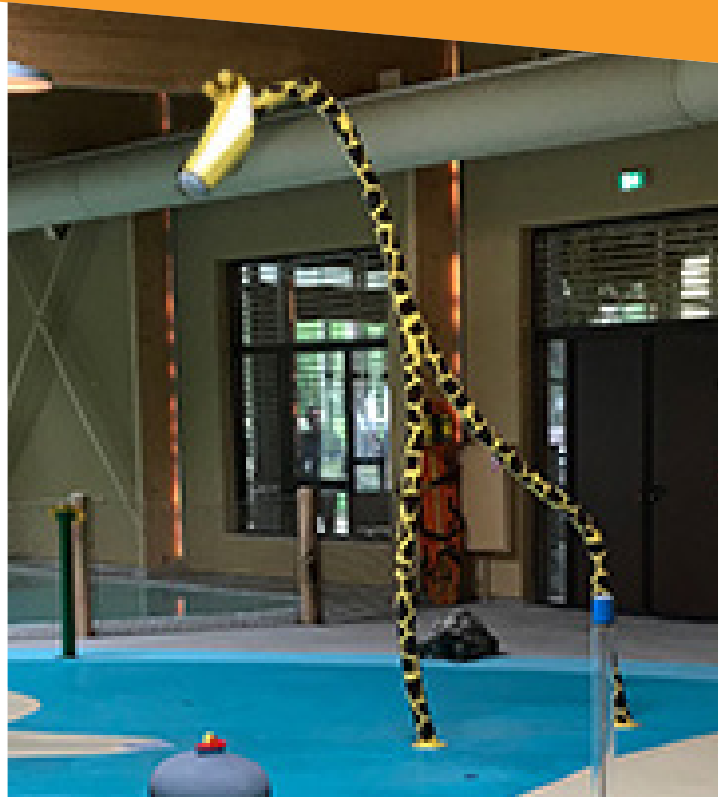

## GEROME

0010-7714

**PRODUCT LINE** Freestanding Play

**CATEGORY** Characters, Spirals Arches & Pass-Throughs

### PLAY OPPORTUNITIES

Gerome the giant giraffe showers waterplayers with his snout and through the archway of his legs. A majestic animal companion.