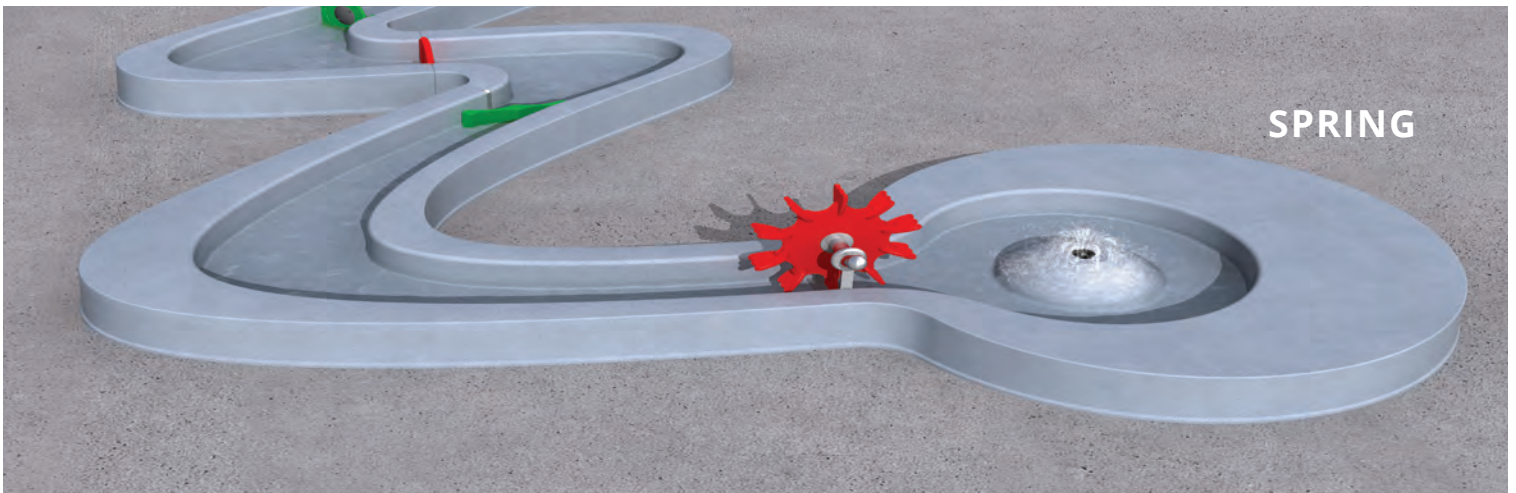

DISCOVERY STREAM

THE MODULAR CONFIGURATION OF THE DISCOVERY STREAM ADAPTS TO ANY PLAY ENVIRONMENT.

SPRING

PLAY ZONES

0 - 4

5 - 8

9 +

HIGHLIGHTS

This is where the fun begins! With an elevated ground spray, the Spring bubbles water into the basin where it flows downstream. Combine with fascinating water weirs to challenge the mind and evoke play for all ages and abilities.

WATER DISPLAY

bubbling spring & flowing stream effect

interactive

collaborative

discovery play

PRODUCT COLLECTION

Grasslands

COLOURS