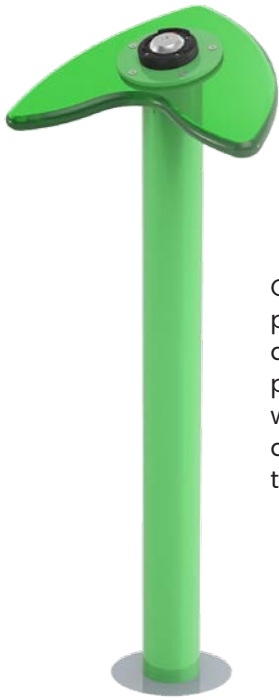

# SPROUT

0010-1453

Optimize water use and maximize play value with Waterplay's on demand button activators. A perfect solutions for reducing water consumption while creating a dynamic play experience. **PUSH** to start the flow of water.