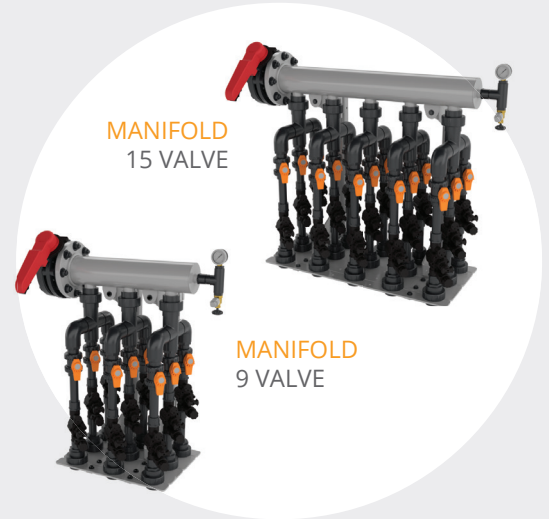

See Specification Sheet for product data.

OPTIONS

Available in 6, 9, 12, 15 and 18 valve configurations to adapt to any project size.

Team up with your favourite Waterplay activator and our smartPLAY™ Controller featuring smartACCESS™.

MANIFOLD - 18 VALVES

0010-2591

PRODUCT LINE Water Management

CATEGORY Manifolds

HIGHLIGHTS

The manifold is the workhorse behind water distribution. Waterplay's high efficiency manifold ensures that water gets to where it needs to be accompanied with the flow rate that you require.

- Reversible, compact design adapts easily into most space requirements
- Features a robust, stainless steel header and sched 80 PVC piping
- Slow-closing solenoid valves prevent water hammer
- Pre-assembled with mounting brackets for easy installation
- Smart design with access to valves allows for easy maintenance access
- Electrical components ULC certified
- Meets local codes & assembled with NSF 50 listed parts