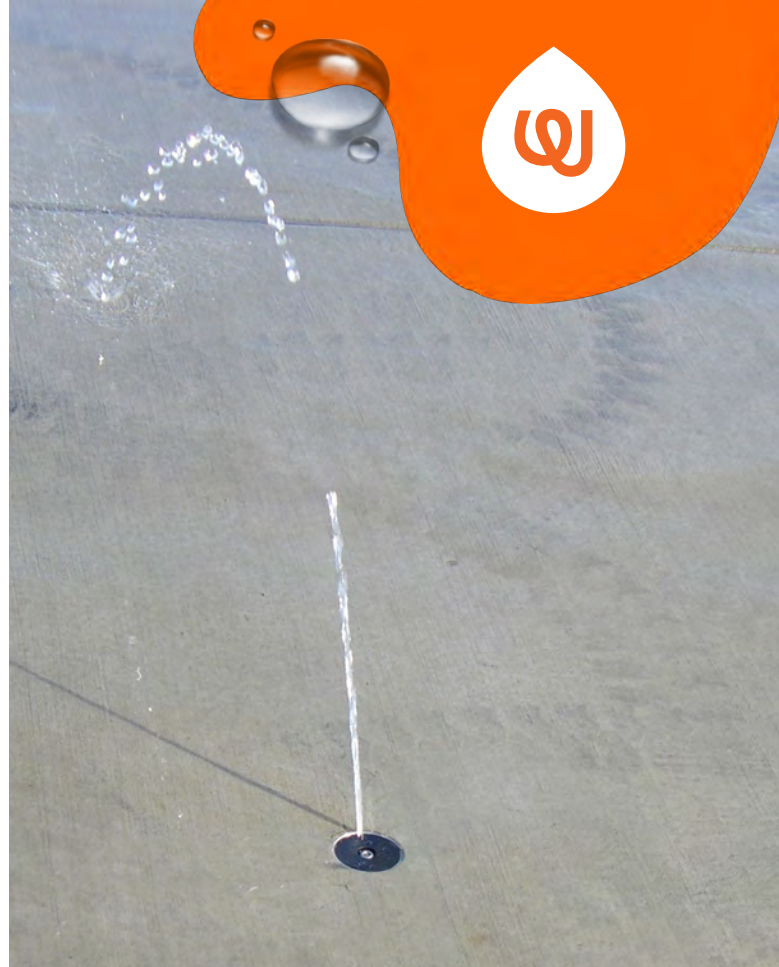

# TILTY POP-IT

0010-7503

Cluster ground sprays together to create exciting water experiences for users of all abilities. Ground sprays are a perfect addition to any play zone and create natural gathering areas for exploration and communal play.

## WATER EFFECT

UNPREDICTABLE, ANGLED SPURTS

## PLAY OPPORTUNITIES:

Bring hours of fun to your play space! Sending unpredictable spurts of water at a 45° angle, the Tilty Pop-It is a favourite for Waterplayers of all ages. Provide high play value with low water consumption.