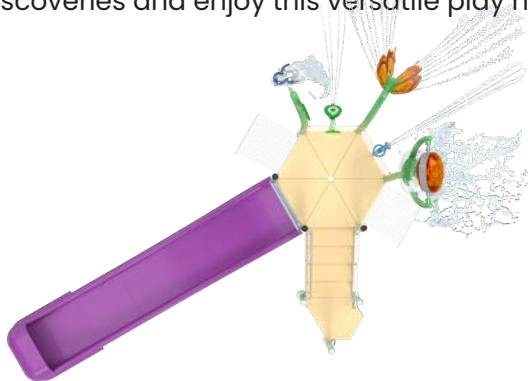

AT05-WILDFLOWERS

AT05-02

SEE SPECIFICATION SHEET FOR PRODUCT DATA.

✓ Interactive, easy-to-reach play elements and exciting water effects both on and off the structure create exciting adventures for Waterplayers of all ages.

CATEGORY: Activity Towers

PLAY OPPORTUNITIES:

The AT05 is a compact powerhouse of fun, perfectly designed to fit into any project with ease! Featuring a thrilling 4' (1.2m) double-wide water slide, hands-on spray features, and riveting overhead splashes, it invites Waterplayers to dive into exciting new discoveries and enjoy this versatile play hub!

SLIDES **1**

WATER FEATURES **7**

LENGTH/WIDTH **26'8" x 20'4" (8.1m x 6m)**

TOTAL HEIGHT **15'7" (4.7m)**

TOP DECK HEIGHT **4' (1.2m)**

INSTALLATION

ZERO-DEPTH, WADING POOL & SLOPED SURFACES

PLAYCONNECT™

DETACHABLE PLAY FEATURE MOUNTING SYSTEM