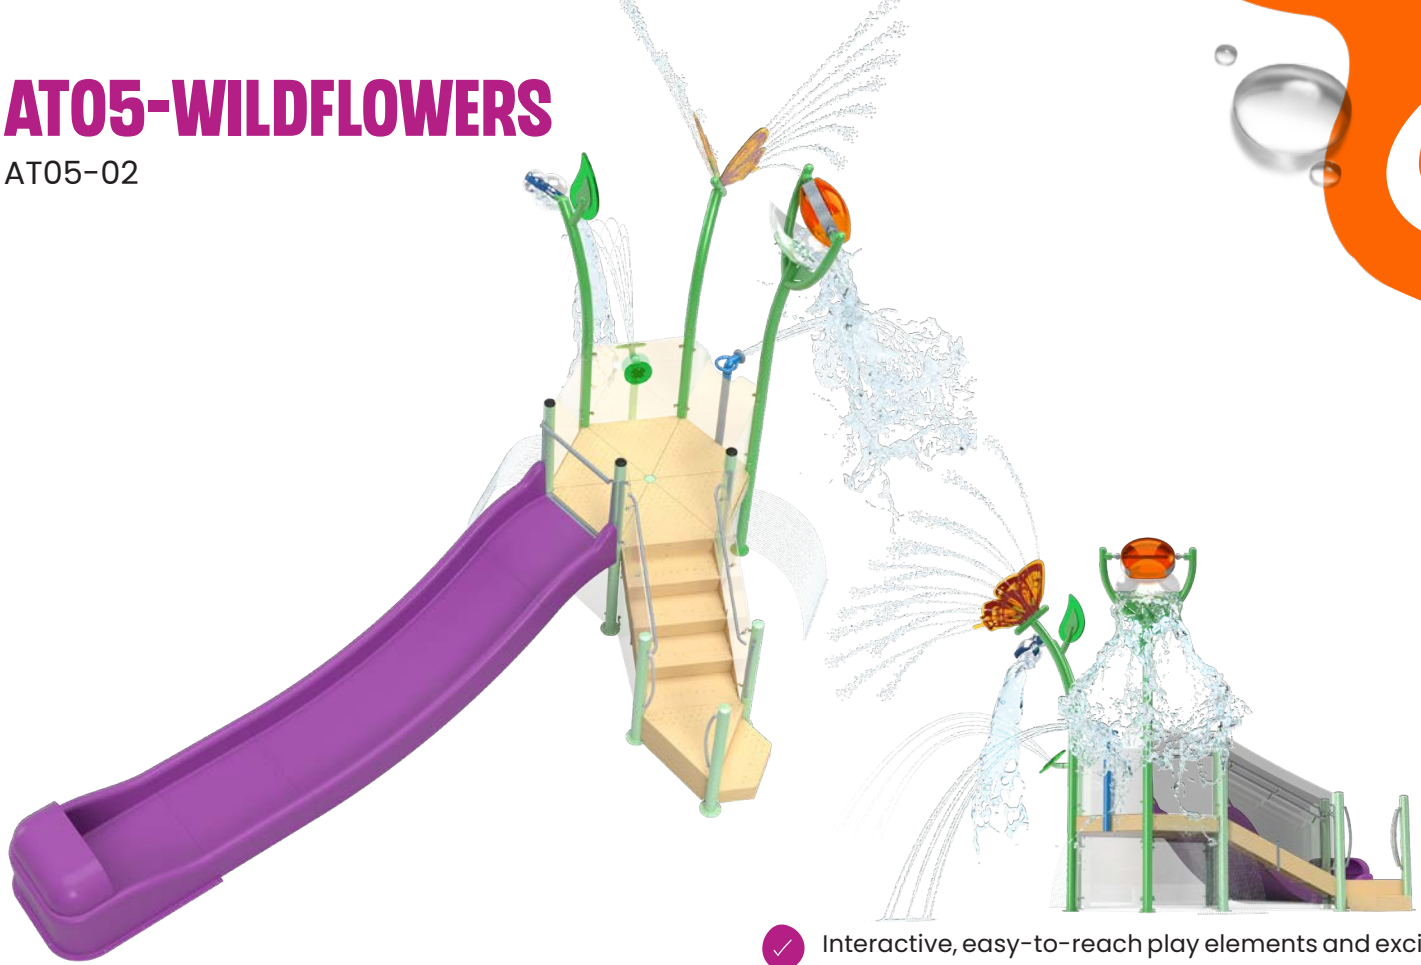

AT05-WILDFLOWERS

AT05-02

SEE SPECIFICATION SHEET FOR PRODUCT DATA.

✓ Interactive, easy-to-reach play elements and exciting water effects both on and off the structure create exciting adventures for Waterplayers of all ages.

CATEGORY: Activity Towers

PLAY OPPORTUNITIES:

The AT05 is a compact powerhouse of fun, perfectly designed to fit into any project with ease! Featuring a thrilling 4' (1.2m) double-wide water slide, hands-on spray features, and riveting overhead splashes, it invites Waterplayers to dive into exciting new discoveries and enjoy this versatile play hub!

SLIDES **1**

WATER FEATURES **7**

LENGTH/WIDTH **26'8" x 20'4" (8.1m x 6m)**

TOTAL HEIGHT **15'7" (4.7m)**

TOP DECK HEIGHT **4' (1.2m)**

INSTALLATION

ZERO-DEPTH, WADING POOL & SLOPED SURFACES

PLAYCONNECT™

DETACHABLE PLAY FEATURE MOUNTING SYSTEM