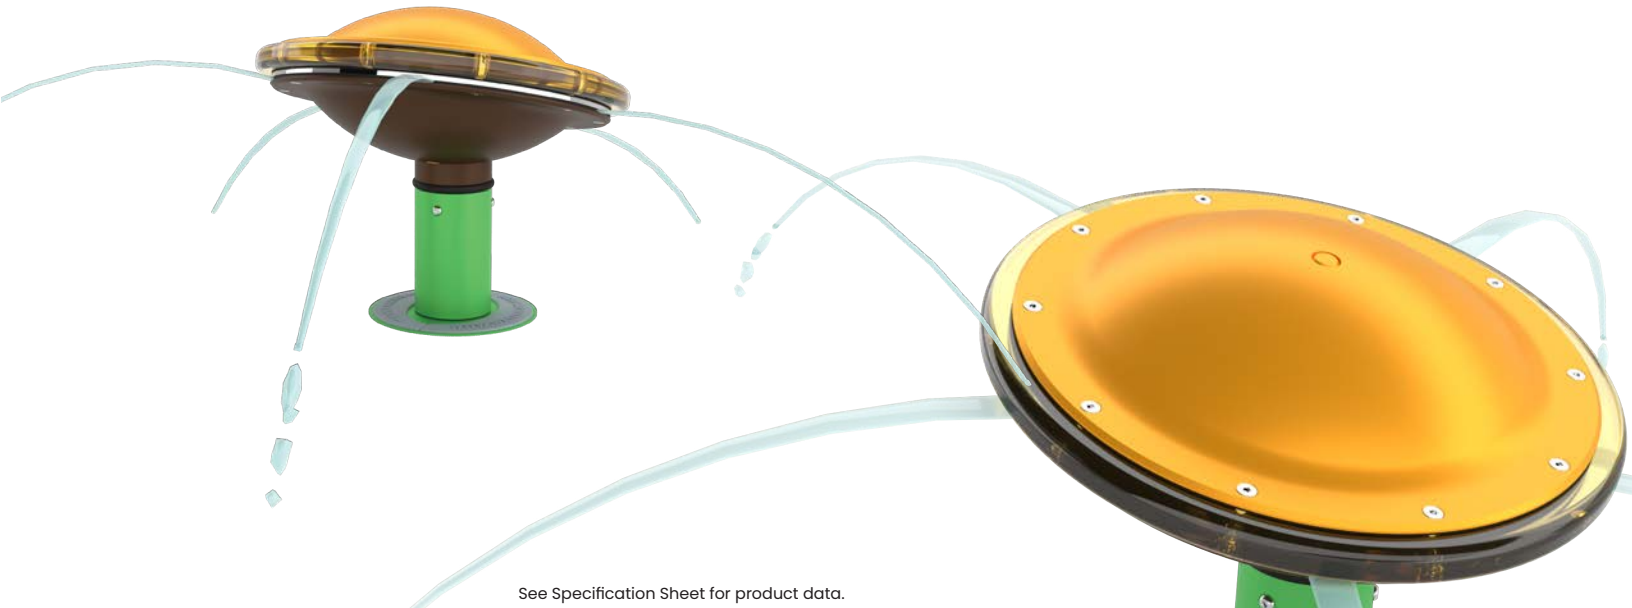

FUN-GUY 3

0011-0871

See Specification Sheet for product data.

WATER EFFECT

SPRAY

INSTALLATION

ZERO-DEPTH + WADING POOL

PLAYPHASE™

DETACHABLE MOUNTING SYSTEM

PLAY OPPORTUNITIES:

Fun-Guy's rotating top and multiple spray nozzles invites toddlers to discover and explore. It encourages motor and cognitive skill development. Pair with other small splash features such as Misty Twisty and Spiny Squirt!

COGNITIVE

SOCIAL

PHYSICAL

CREATIVE

Play is fundamental in childhood development, health and wellbeing. Waterplay products are designed using research that supports cognitive, social and emotional, creative and physical growth. The above icons represent the leading attributes associated with this play feature.