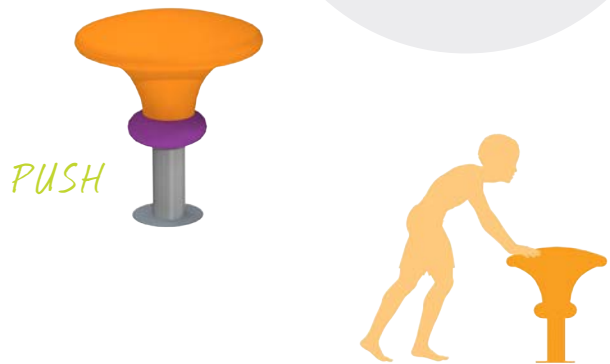

GROUND  
SPRAY \*

PUSH DOWN  
AND WATCH  
THE NEAREST  
GROUND SPRAY  
SHOOT HIGHER!

\* Use with the Geyser ground spray.

## HIGHLIGHTS

Push down on the Boingo to send the nearest ground spray soaring into the air. Cause and effect play outcome. Combine one or two Boingos with the Geyser ground spray.

**WATER DISPLAY**  
.....  
pair with Geyser ground spray for interactive spray effect