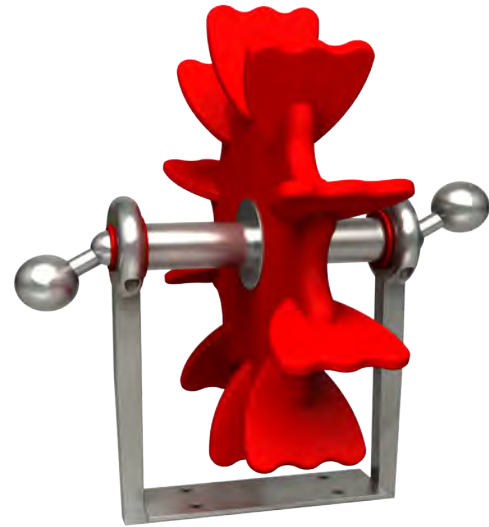

DISCOVERY STREAM

Ask about our stand-alone weirs for site built water streams.

DUCK WHEEL

PLAY ZONES

0 - 4

5 - 8

9 +

HIGHLIGHTS

This rotating water weir splashes playfully as waterplayers spin its handles. Pair with additional weirs downstream to encourage engaging and mindful play for all ages and abilities.

WATER DISPLAY

water weir