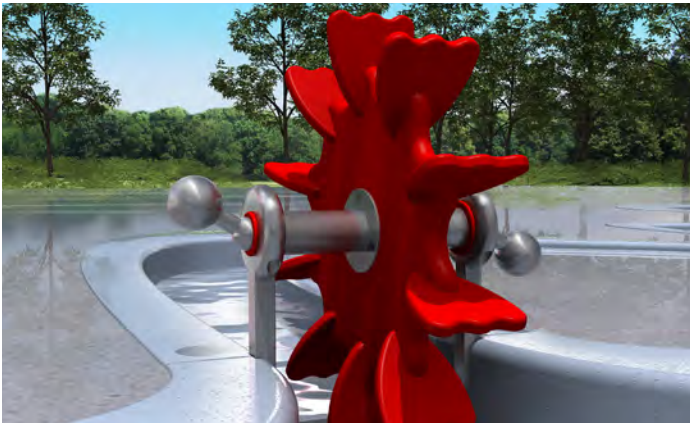

DISCOVERY STREAM

Ask about our stand-alone weirs for site built water streams.

DUCK WHEEL

PLAY ZONES

0 - 4

5 - 8

9 +

HIGHLIGHTS

This rotating water weir splashes playfully as waterplayers spin its handles. Pair with additional weirs downstream to encourage engaging and mindful play for all ages and abilities.

WATER DISPLAY

water weir