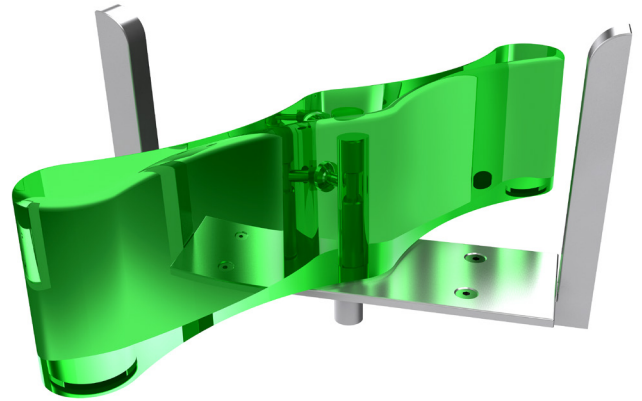

AVAILABLE COLOURS FOR SEA GRASS: As shown

Sea Grass

Features + Specifications

- Block or maneuver the flow of water with the flowing Sea Grass, featuring a simple aesthetic and smooth design
- Modular stream configuration adapts to any play environment
- Interactive weirs encourage engaging and mindful play for all ages
- Suggested water depth: 2" (50mm)

MORE DETAILS

Play Zones	Toddler	Child	Youth
Special Features	Interactive	Movement	
Enviro Flow Rate			
Low Flow Rate			
High Flow Rate			
Height	6"	152 mm	
Width	1'	299 mm	
Length	1'4"	400 mm	
Spray Area			
Materials	AquaPoly™		