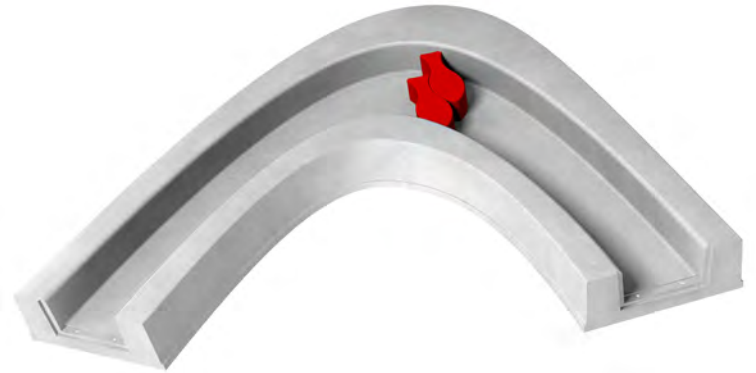

DISCOVERY STREAM

Ask about our stand-alone weirs for site built water streams.

TWO FISH

PLAY ZONES

0 - 4

5 - 8

9 +

HIGHLIGHTS

Waterplayers will have a blast 'angling' the flow of water with these two playful fish. Combine with additional weirs downstream to encourage engaging and mindful play for all ages and abilities.

WATER DISPLAY

water weir

cause & effect

interactive

discovery play

PRODUCT COLLECTION

Grasslands

COLOURS

FISH: Red STREAM: Blue | Sand | Stone