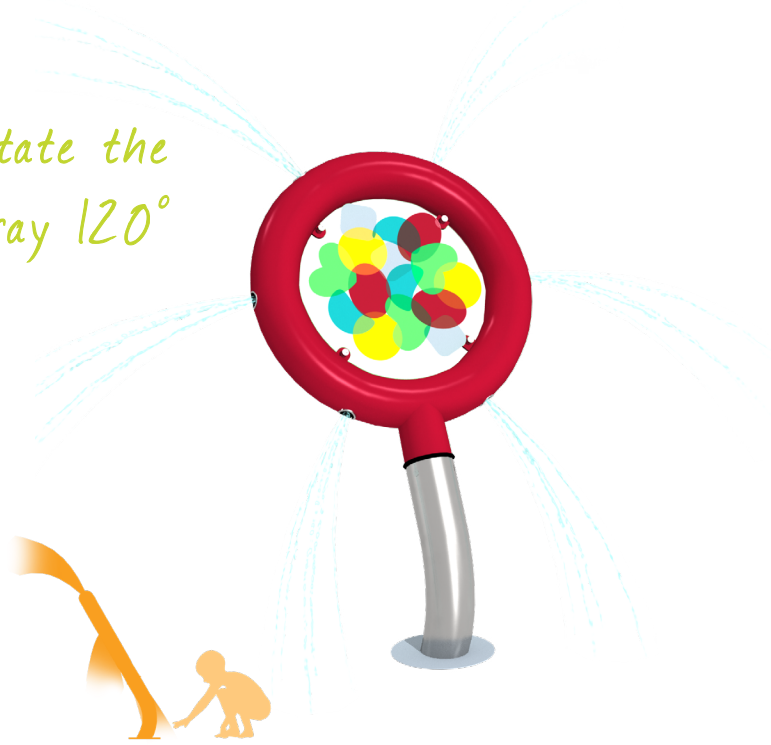

Rotate the
spray 120°

Graphic options available

MAGNIF-EYE

PLAY ZONES

0 - 4

5 - 8

9 +

HIGHLIGHTS

Play detective with the Magnif-Eye! Little waterplayers discover water effects with their senses, rotating the top sphere to reveal shadows and patterns onto the play pad through it's translucent plate.

WATER DISPLAY

spray effect

gentle water effect

interactive

360° rotation/120° spray

PRODUCT COLLECTION

Kaleidoscope

COLOURS