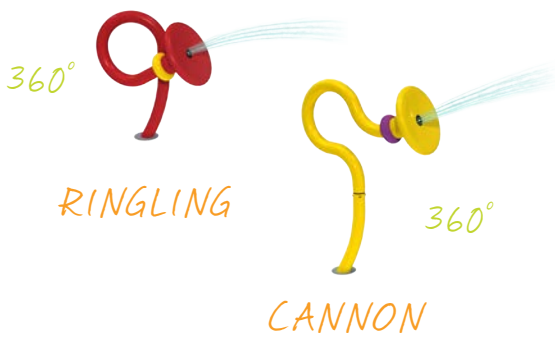

AQUATIC PLAY ehring collections

URBAN SPACE

CIRQUE

soakers & sprays

cannons

arches

PARASOL

AQUA-DROP