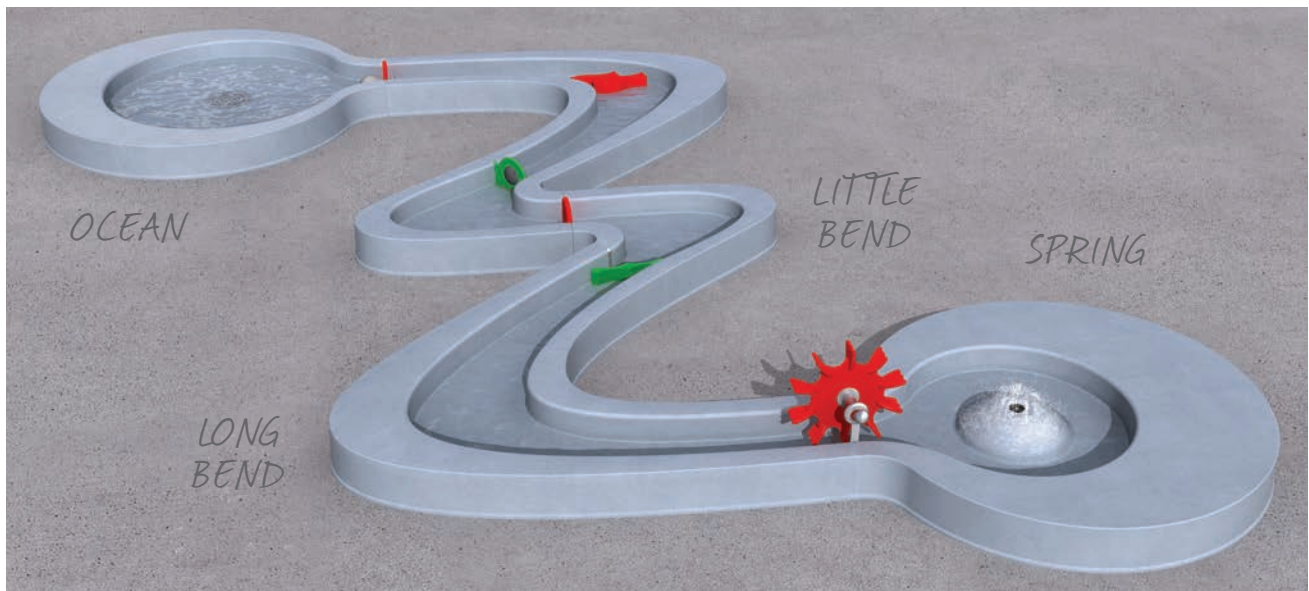

DISCOVERY STREAM

Inspired by nature, designed for fun—the Discovery Stream is a modular streambed packed full of fascinating water weirs that challenge the mind and evoke thoughtful play. Perfect for waterplayers of all ages and abilities.

Weirs are also available as stand-alone features for pre-existing water beds.