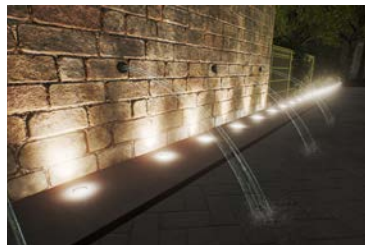

FLUSH-MOUNTED LED LIGHTS ILLUMINATE SURROUNDING WATER

GLOW EFFECTS

RECESSED LED LIGHTS ILLUMINATE INTEGRATED GROUND SPRAY.

LUMINARIES

luminaries & glow effects

DREAM. DESIGN. DELIVER.

COVELESKI STADIUM

usa