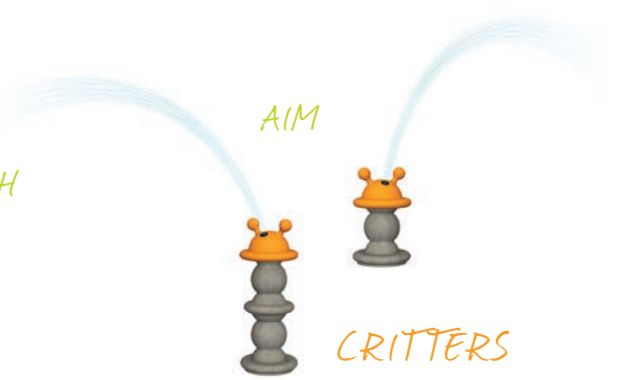

WATCH THE BUCKET FILL AND GET READY FOR THE BIG SPLASH.

LADYBUG SOAKER

big splash

PUSH

SPROUT

activator

AIM

CRITTERS