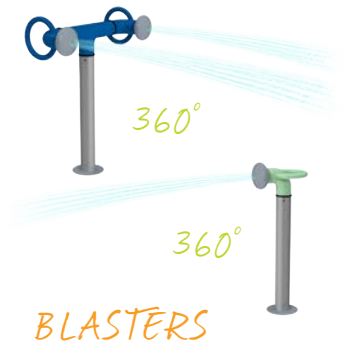

PLAY PALS

cannons

DREAM. DESIGN. DELIVER.