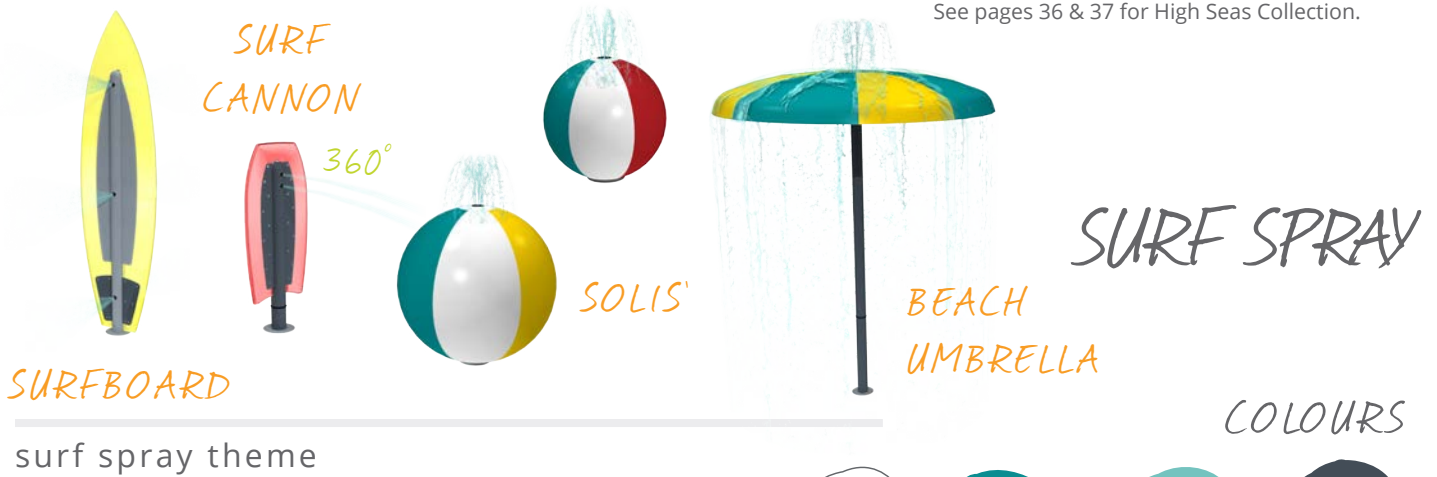

NAUTICAL

.....

surf spray

additional themes

The Surf Spray Collection perfectly embodies the serenity and playfulness of the beach. Use these features together with the High Seas Collection to slow down your nautical adventure and create a zen play space full of surf, sun and fun.

See pages 36 & 37 for High Seas Collection.

ACCENTS

COLOURS