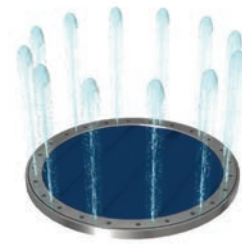

Ground sprays are an essential part of every design.

SPLIT SPURT

Visit www.waterplay.com for detailed product information.

stomp, dance, hop with

DREAM. DESIGN. DELIVER.

PUDDLES!

PUDDLE 1

PUDDLE 2

PUDDLE 3

puddles

An exciting take on the traditional ground spray, Puddles bring the fun of rain puddles to the play pad. Designed with a squishy jump pad, this ground spray encourages waterplayers to stomp, dance or hop to create a splashy water effect.