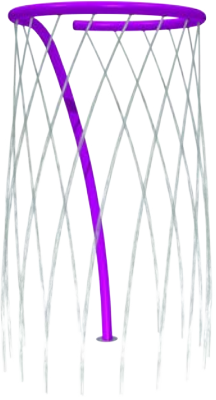

PARASOL

AQUA-DROP