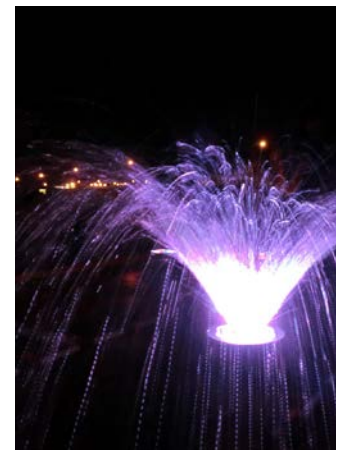

Visit www.waterplay.com for detailed product information.