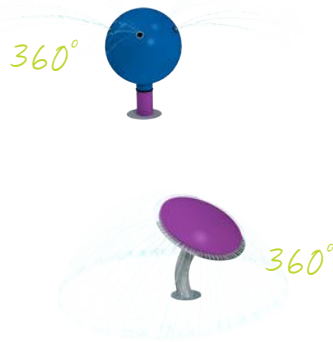

FUN-BRELLA

U.S.O.

big splashes

SPINNY SQUIRT

SOLIS'