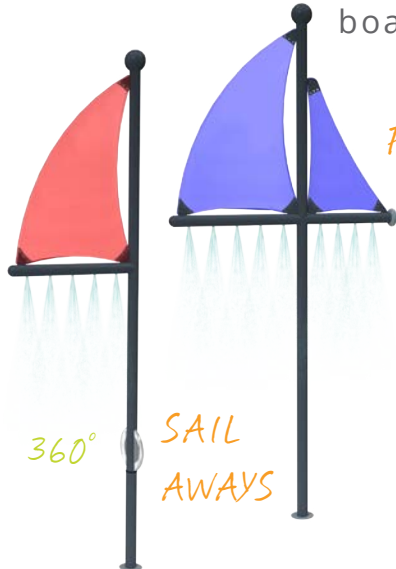

ANCHORS
AWAY

FISHIN'
POLE

anchors & rods

CALYPSO

CROW'S
NEST

boat & mast

PERISCOPE

STEP TO
ACTIVATE
WATER.

POWER
POST

ACTION
PLATE

PUSH

POLY
PALMS

360° SAIL
AWAYS

soakers & sprays

activators

Visit www.waterplay.com for detailed product information.