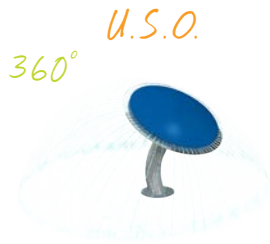

PLAY PALS

DREAM. DESIGN. DELIVER.