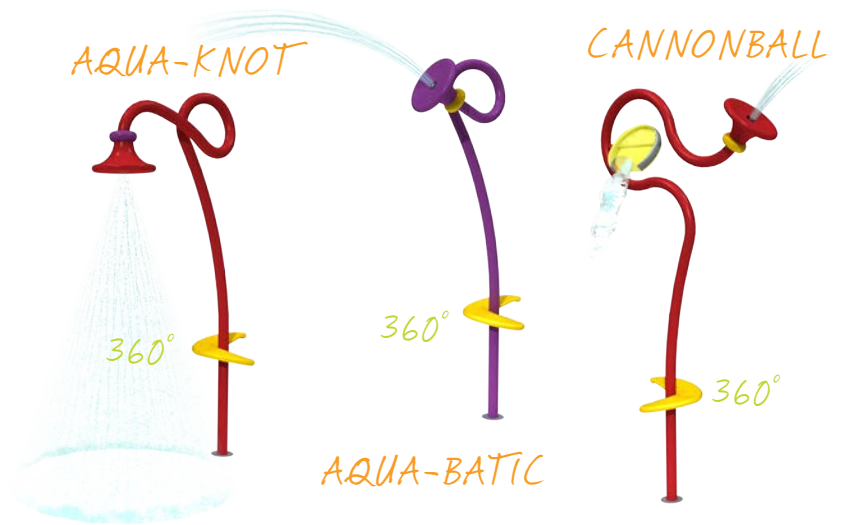

CIRQUE

soakers & sprays