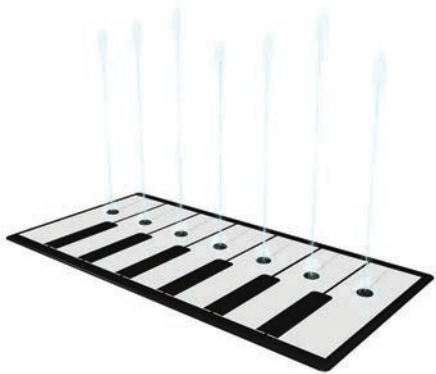

PUDDLE 3

puddles

An exciting take on the traditional ground spray, Puddles bring the fun of rain puddles to the play pad. Designed with a squishy jump pad, this ground spray encourages waterplayers to stomp, dance or hop to create a splashy water effect.

Visit www.waterplay.com for detailed product information.

BUTTERCUP

CHARLOTTE'S WEB

STARLET SPRAY

TOWER SPRAY

MOP TOP

multi-directional

TAPPIN' TUNES