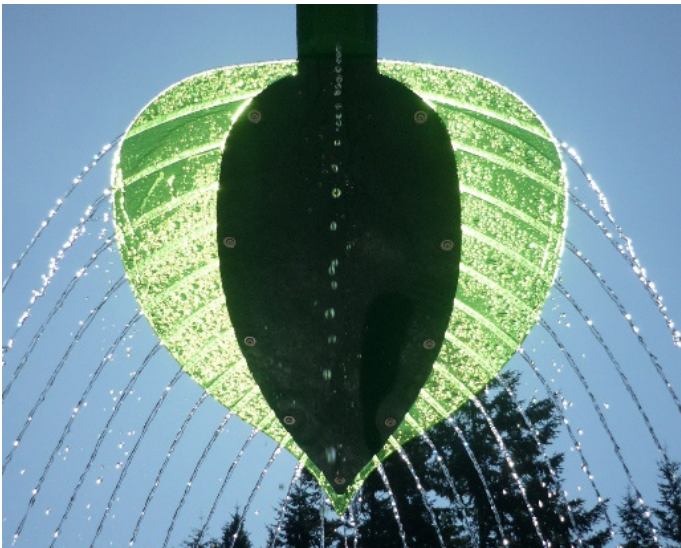

Create a statement in your next design with Waterplay's AquaLume™, an impact resistant and durable polymer that blends colour with water and light for a truly stunning play experience.

AquaLume™

Non-toxic, durable, and vandal resistant, our industry-leading materials are carefully selected to ensure a safe play experience that stands the test of time. We CARE about quality as well as the world we leave behind for future generations. Our industry-leading materials take into consideration their post-consumer lifecycle and are backed by a comprehensive warranty.

materials