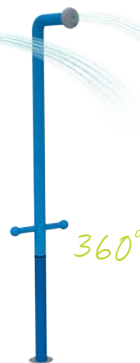

ANCHORS
AWAY

FISHIN'
POLE

anchors & rods

CALYPSO

CROW'S
NEST

boat & mast

PERISCOPE

STEP TO
ACTIVATE
WATER.

POWER
POST

ACTION
PLATE

PUSH

POLY
PALMS

360° SAIL
AWAYS

soakers & sprays

activators

Visit www.waterplay.com for detailed product information.