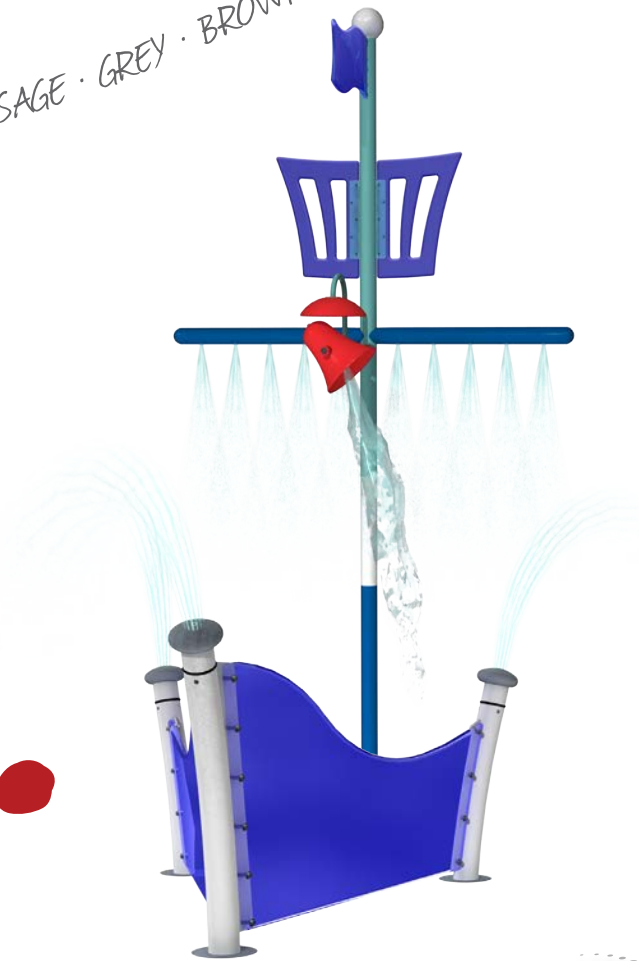

Choose a Colour Collection unique to your project or choose from one of Waterplay's carefully crafted preset collections. Go ahead—dare to be bold with colour!

BLUE · TURQUOISE · FOREST · FERN · OCEAN · SAGE · GREY · BROWN · GRAPHITE · WHITE · BLACK

VERNAZZA SEASIDE ADVENTURE

COLOURS

TECHNOLOGIES + MATERIALS

playPHASE™

Phase your installation, expand your play space, and easily retrofit with playPHASE™, a flush-to-grade anchoring system that eliminates the need for toe guards and combines clean design aesthetic with functionality and streamlined installation.

360° ROTATIONAL HUB

Easy movement for all ages and abilities, the 360° rotational hub features continuous and smooth movement. Adjustable spray zones ensure that this durable hub meets the needs and requirements of all play pad designs.