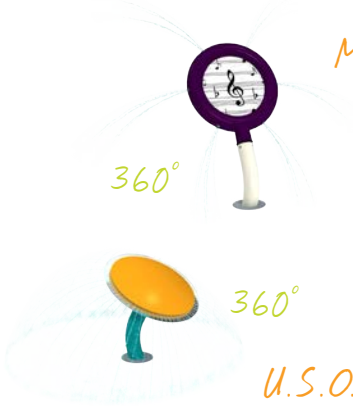

POPS

TUNEY TRIO

soakers & sprays

water table

arches

COSMIC
CANNON

MAESTRO

small splashes