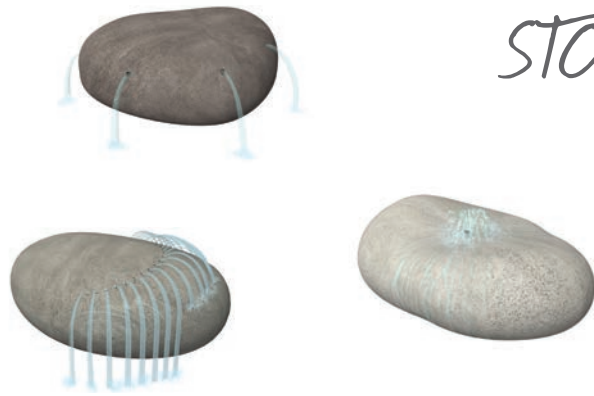

SURF STONES

STONES