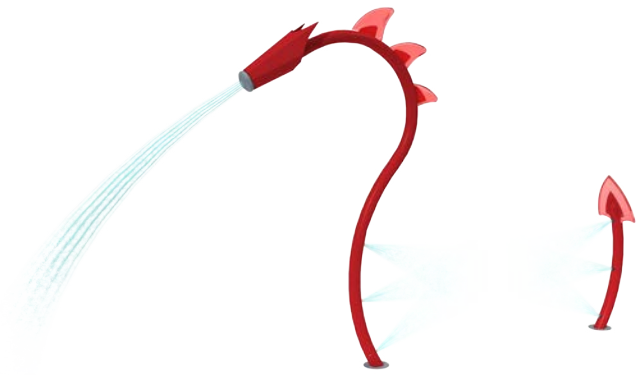

NAUTICAL

.....
high seas

OGOPOGO

NO HIGH SEAS ADVENTURE
IS COMPLETE WITHOUT A
SEA CREATURE :)