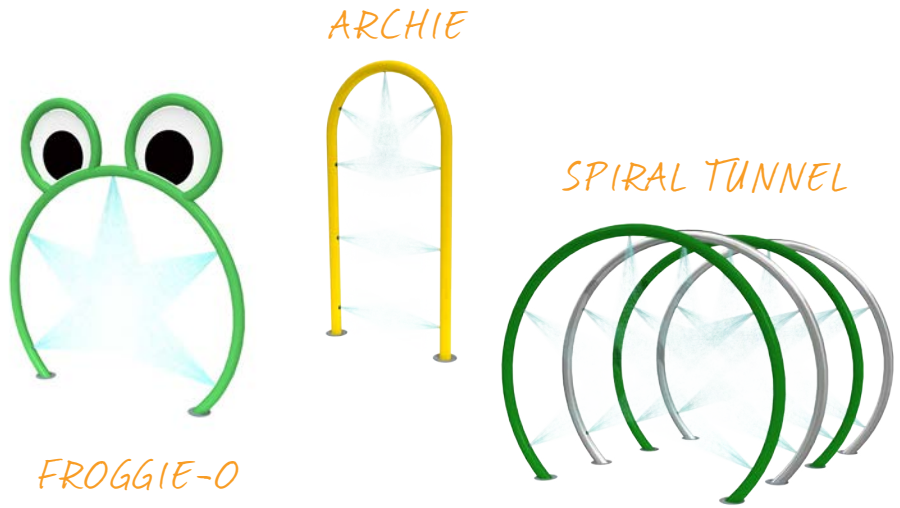

KALEIDOSCOPE

COLOURS

DREAM. DESIGN. DELIVER.

A child's imagination is full of bright colours and fun shapes. The Kaleidoscope Collection takes waterplayers on an action-packed, playful adventure through a real life wonderland of discovery.

COMMUNITY PARK

AQUATIC PLAY classic collections

KALEIDOSCOPE

arches

FUN-GUY

360°

360°

SPINNY SQUIRT