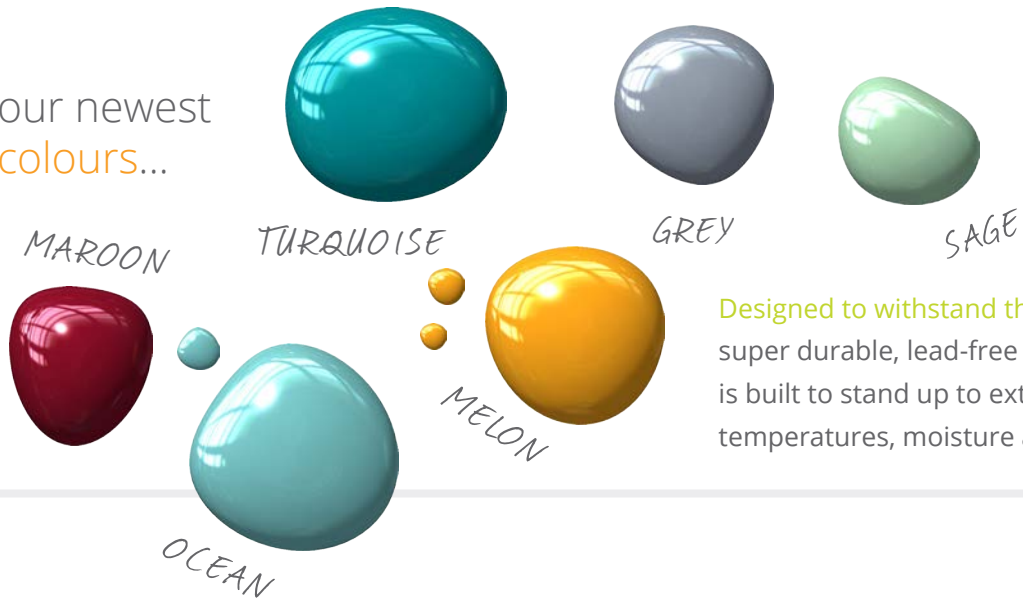

Choose a Colour Collection unique to your project or choose from one of Waterplay's carefully crafted preset collections. Go ahead—dare to be bold with colour!

BLUE · TURQUOISE · FOREST · FERN · OCEAN · SAGE · GREY · BROWN · GRAPHITE · WHITE · BLACK

DREAM. DESIGN. DELIVER.

our newest
colours...

Designed to withstand the elements, our super durable, lead-free powder coating is built to stand up to extreme climate temperatures, moisture and UV exposure.