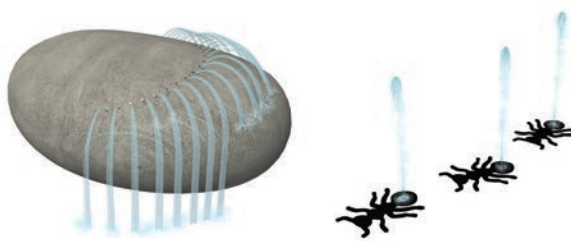

PLAY CLUSTERS™

Encourage specific play styles through clusters of play perfect for any setting.

MARCHING ANTS TOGETHER WITH A CIRCLE OF STONES CREATE A CONTEMPLATIVE PLAY SPACE OR MOMENTARY ESCAPE FROM A BUSTLING URBAN ENVIRONMENT.