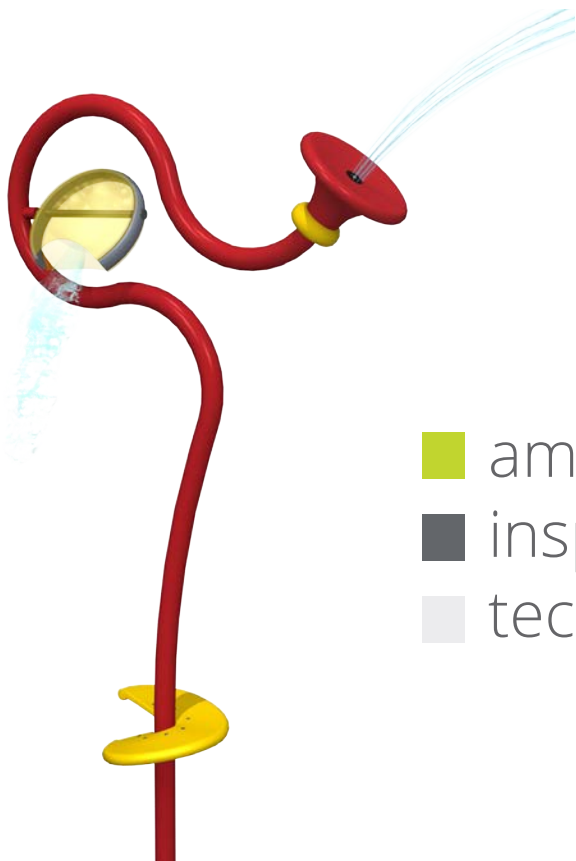

contents

■ aquatic play 4

collections 6

ehring 6-15

urban 18-25

themed 26-41

classic 42-45

play pals 48

ground sprays 50

luminaries & glow effects 56

■ amenities 58

■ inspiration 60

■ technologies & materials 64