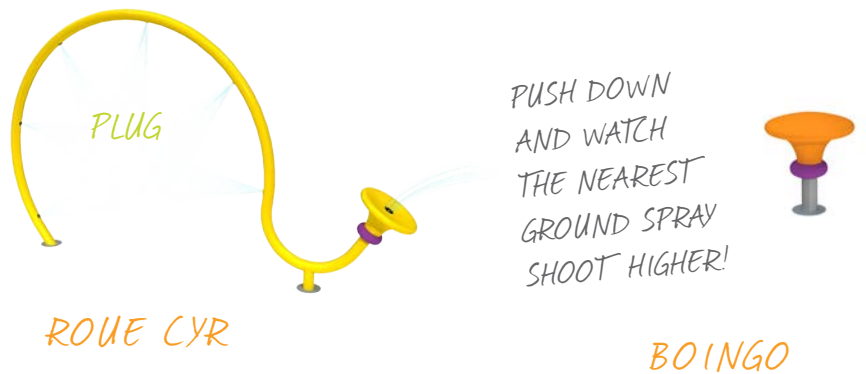

AQUATIC PLAY ehring collections

URBAN SPACE

CIRQUE

soakers & sprays

cannons

arches

PARASOL

AQUA-DROP