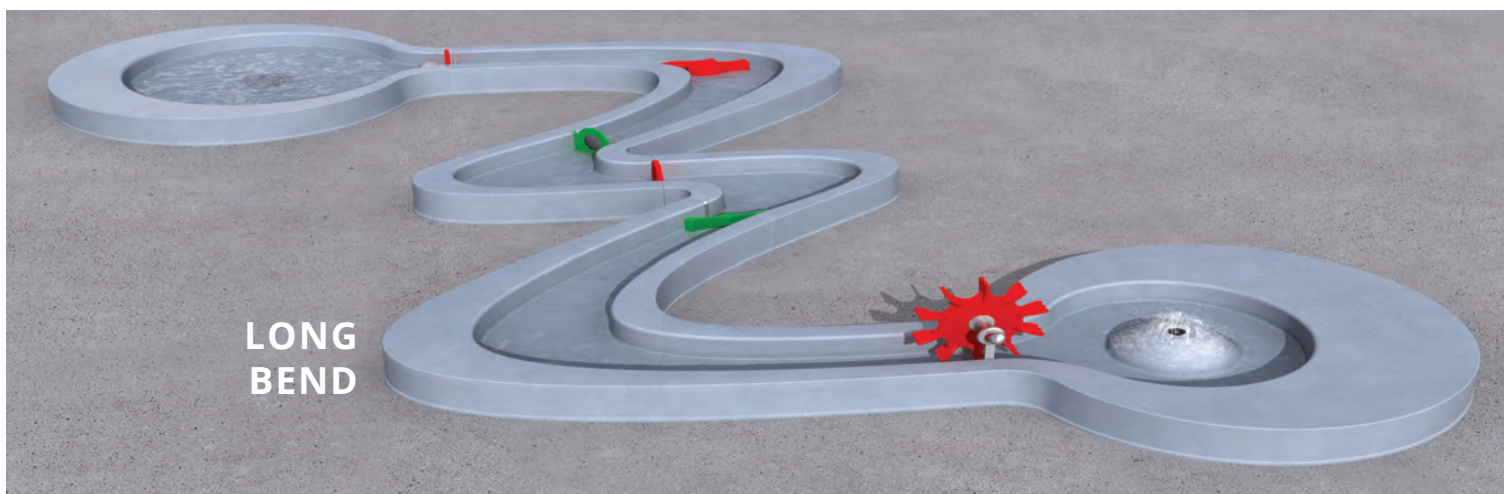

# DISCOVERY STREAM

THE MODULAR CONFIGURATION OF THE DISCOVERY STREAM ADAPTS TO ANY PLAY ENVIRONMENT.

### PLAY ZONES

### HIGHLIGHTS

Use the Long Bend to create a wide curvy turn. A completed stream with interactive weirs encourages engaging and mindful play for all ages.

#### WATER DISPLAY

flowing stream effect

- interactive
- collaborative
- discovery play