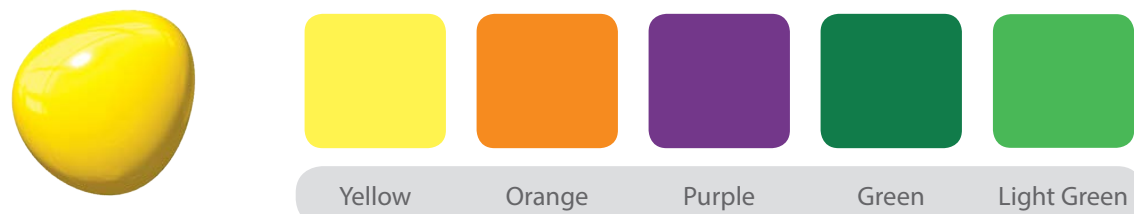

Colour selection made simple. Waterplay's colour collections are playful palettes inspired by the aesthetics of nature and the spirit of imagination, from crayons to fairytales. Created by colour experts, these colour collections will transform your design into a play space unlike any other.

colour collections

colour collections

Enhance play through colour. Select from one of our pre designed colour collections or mix and match colours to create your own water wonder world.

Note: all colours shown are a representation, variations may occur

nature's playground

aqua garden

water world

jungle h20

urban splash

nautical spray

crayon burst

mini collections

Waterplay's mini collections feature three colours designed to capture the personality of your play space. Be fun, be bold, or take inspiration from the surrounding landscape.

Choose from one of our 16 mini collections or make your own creation.