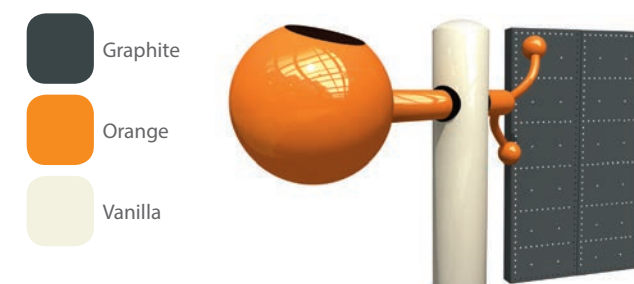

MINI COLLECTION 14