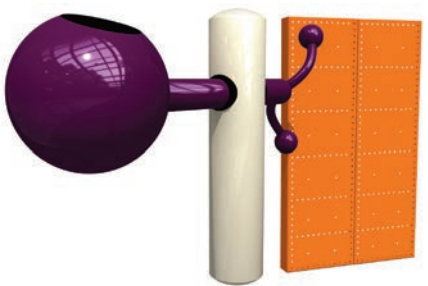

Waterplay's mini collections feature three colours designed to capture the personality of your play space. Be fun, be bold, or take inspiration from the surrounding landscape.

Choose from one of our 16 mini collections or make your own creation.

MINI COLLECTION 2 | SLIDE ACTIVITY CENTRE

MINI COLLECTION 6 | AQUATIC PLAY FEATURES

MINI COLLECTION 1

MINI COLLECTION 2

MINI COLLECTION 5

MINI COLLECTION 6

MINI COLLECTION 3

MINI COLLECTION 4