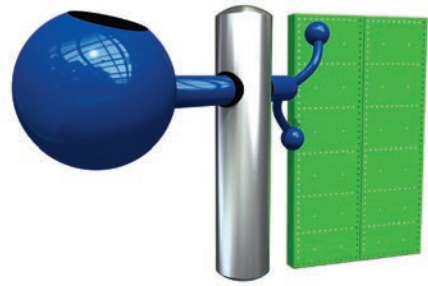

mini collections

Waterplay's mini collections feature three colours designed to capture the personality of your play space. Be fun, be bold, or take inspiration from the surrounding landscape.

Choose from one of our 16 mini collections or make your own creation.

mini collections

mini collections