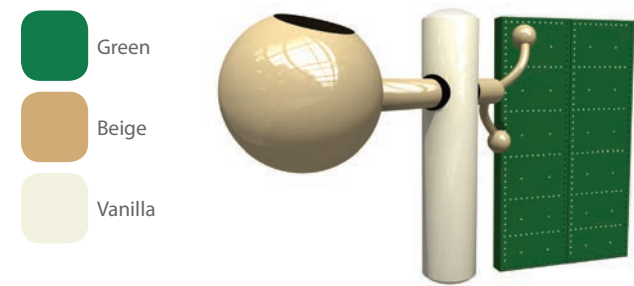

MINI COLLECTION 5

MINI COLLECTION 7