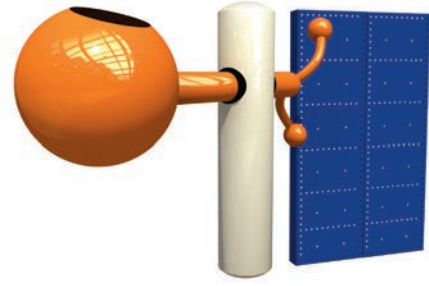

mini collections

Waterplay's mini collections feature three colours designed to capture the personality of your play space. Be fun, be bold, or take inspiration from the surrounding landscape.

Choose from one of our 16 mini collections or make your own creation.

mini collections

mini collections