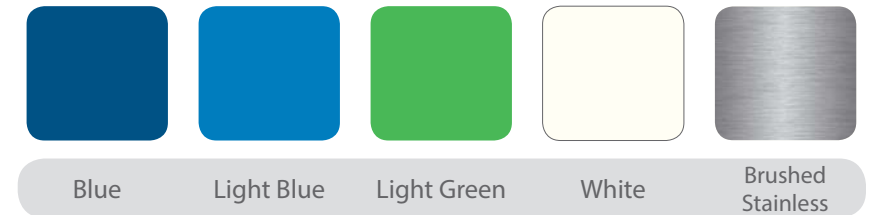

colour collections

colour collections

Enhance play through colour. Select from one of our pre designed colour collections or mix and match colours to create your own water wonder world.

Note: all colours shown are a representation, variations may occur

nature's playground

aqua garden

water world

jungle h20

urban splash

nautical spray

crayon burst

mini collections

Waterplay's mini collections feature three colours designed to capture the personality of your play space. Be fun, be bold, or take inspiration from the surrounding landscape.

Choose from one of our 16 mini collections or make your own creation.