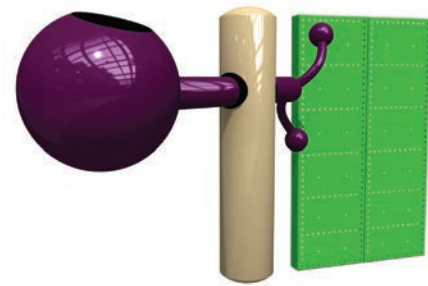

Waterplay's mini collections feature three colours designed to capture the personality of your play space. Be fun, be bold, or take inspiration from the surrounding landscape.

Choose from one of our 16 mini collections or make your own creation.

MINI COLLECTION 2 | SLIDE ACTIVITY CENTRE

MINI COLLECTION 6 | AQUATIC PLAY FEATURES

MINI COLLECTION 1

MINI COLLECTION 2

MINI COLLECTION 5

MINI COLLECTION 6

MINI COLLECTION 3

MINI COLLECTION 4