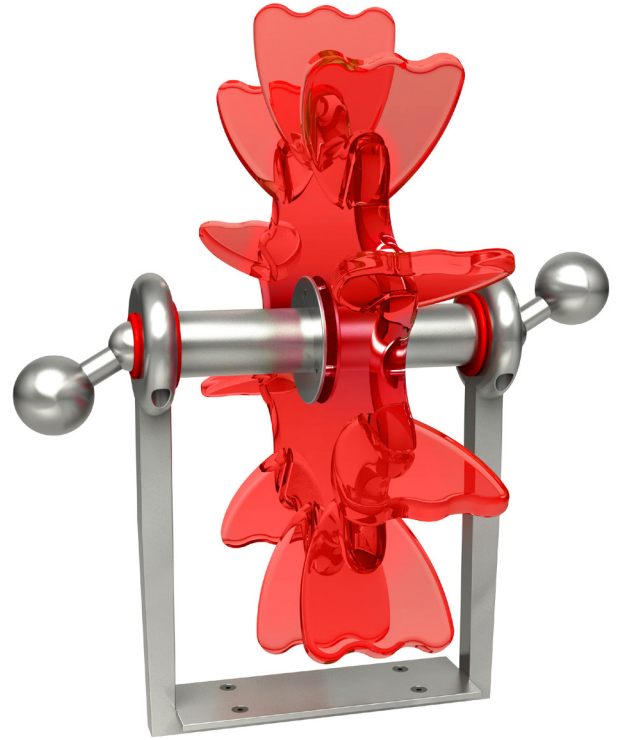

AVAILABLE COLOURS FOR DUCK WHEEL: As shown

## Duck Wheel

### Features + Specifications

- This rotating weir splashes playfully as waterplayers turn its handles
- Modular stream configuration adapts to any play environment
- Interactive weirs encourage engaging and mindful play for all ages
- Suggested water depth: 2" (50mm)

MORE DETAILS

Play Zones	Toddler	Child	Youth
Special Features	Interactive	Movement	
Enviro Flow Rate			
Low Flow Rate			
High Flow Rate			
Height	1'9"		531 mm
Width	1'7"		478 mm
Length	1'8"		518 mm
Spray Area			
Materials	A304 stainless steel, AquaLume™		