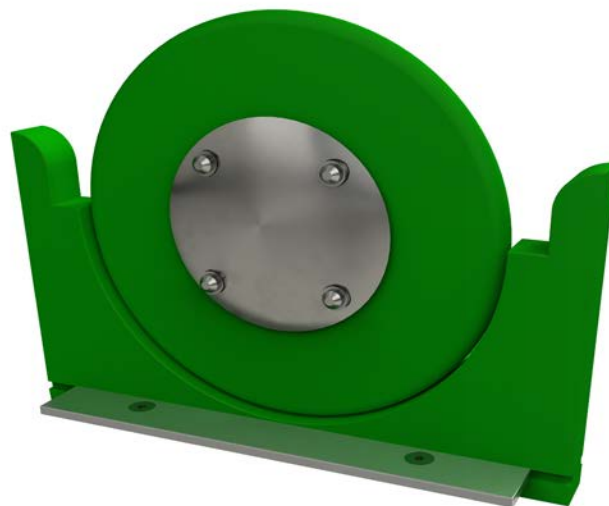

# DISCOVERY STREAM

Ask about our stand-alone weirs for site built water streams.

## SEA BLOSSOM

### HIGHLIGHTS

This aquatic flora twists open and closed to block and unblock water flow. Combine with additional weirs downstream to encourage engaging and mindful play for all ages and abilities.