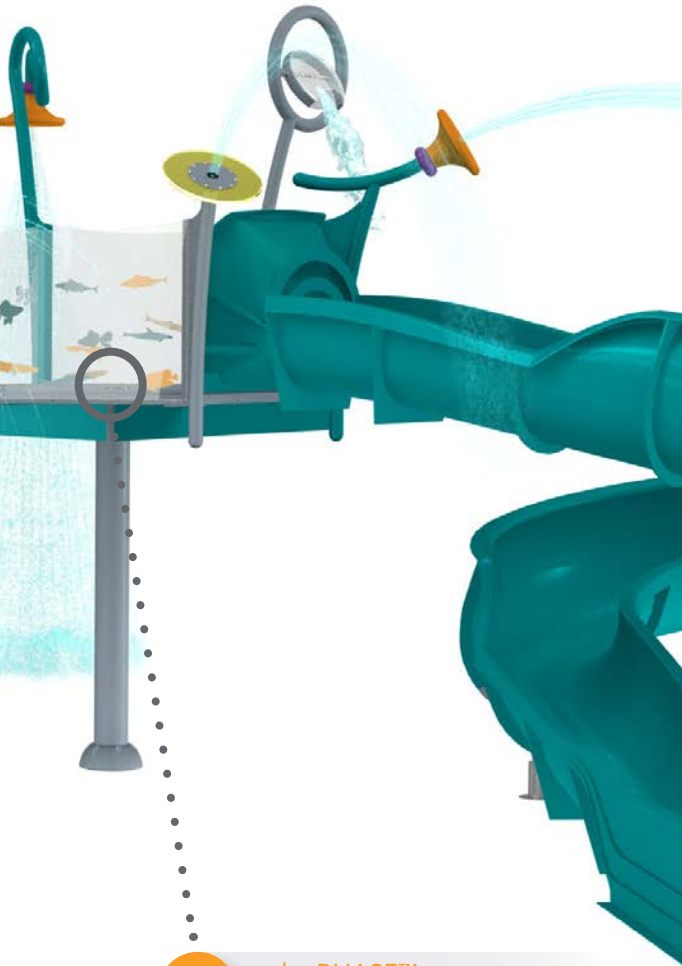

playCONNECT™ FEATURE  
MOUNTING SYSTEM

EASY TO RETROFIT  
INTO EXISTING SPACES

playPHASE™  
ANCHORING SYSTEM

## endless configurations

Connect multiple pods, choose from slides, cannons, spray features, dumping buckets and more to build your unique structure. It's that easy.

## hydraulic options

The Activity Tower, with an integrated manifold, allows you to design to the hydraulic requirements of your project, high, low or somewhere in the middle.