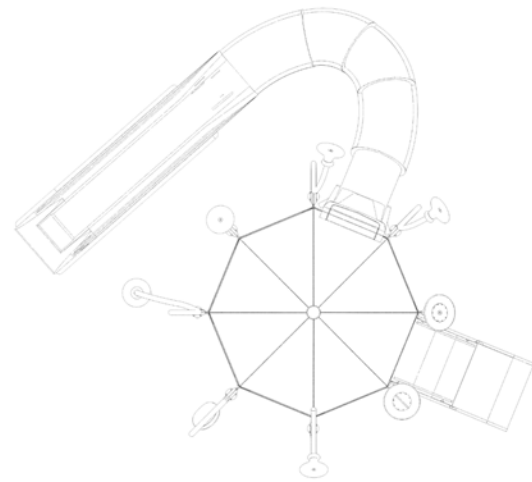

CONCEPT community space

DESIGN PARAMETERS

- zero-depth
- outdoor - no lifeguard
- 1 x flume w/ run-out

SPECIAL NOTE:

Cirque theme / interactivity