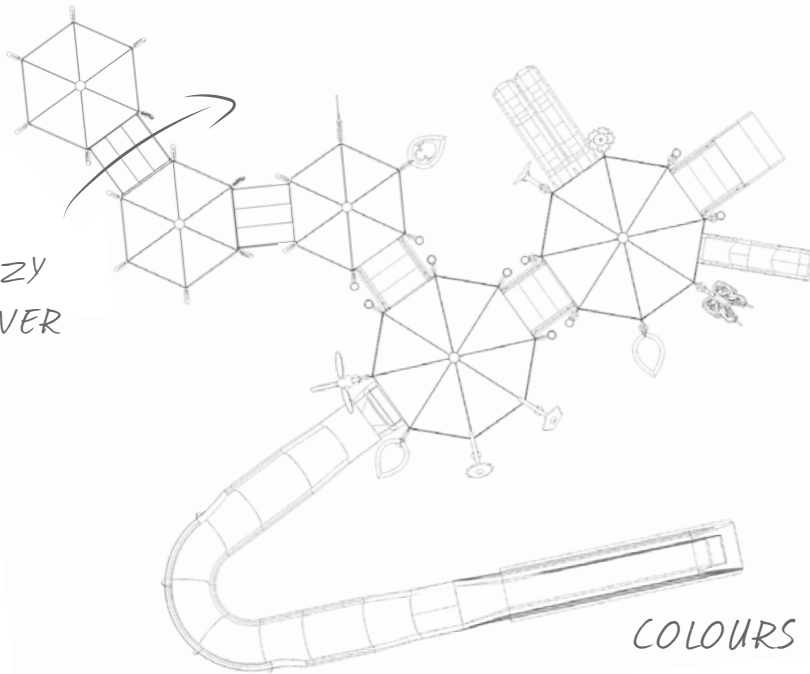

## SPECIAL NOTE:

Cirque theme / interactivity

COLOURS

CUSTOMIZE YOUR PLAY EXPERIENCE.

LAZY  
RIVER

COLOURS

ACCENTS

CONCEPT aquatic facility