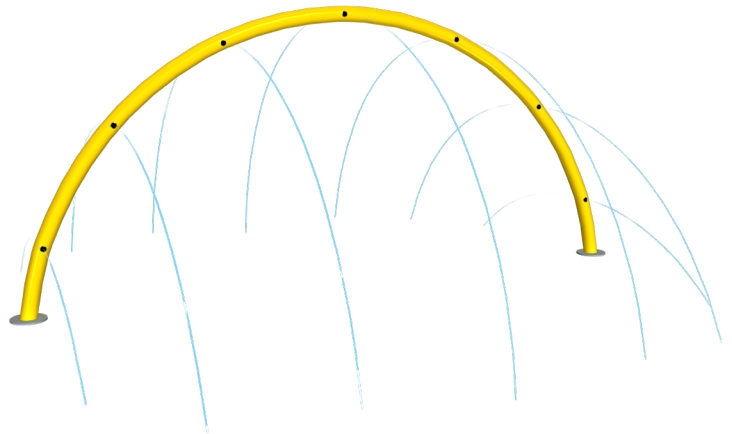

A perfect addition to any inclusive play design!

RAINBOW DOME

PLAY ZONES

0 - 4

5 - 8

9 +

HIGHLIGHTS

Pass-through or take cover inside the Rainbow Dome! From either end of this playful arch the water streams appear to layer like a rainbow. Discover fun from all directions and for all ages and abilities.